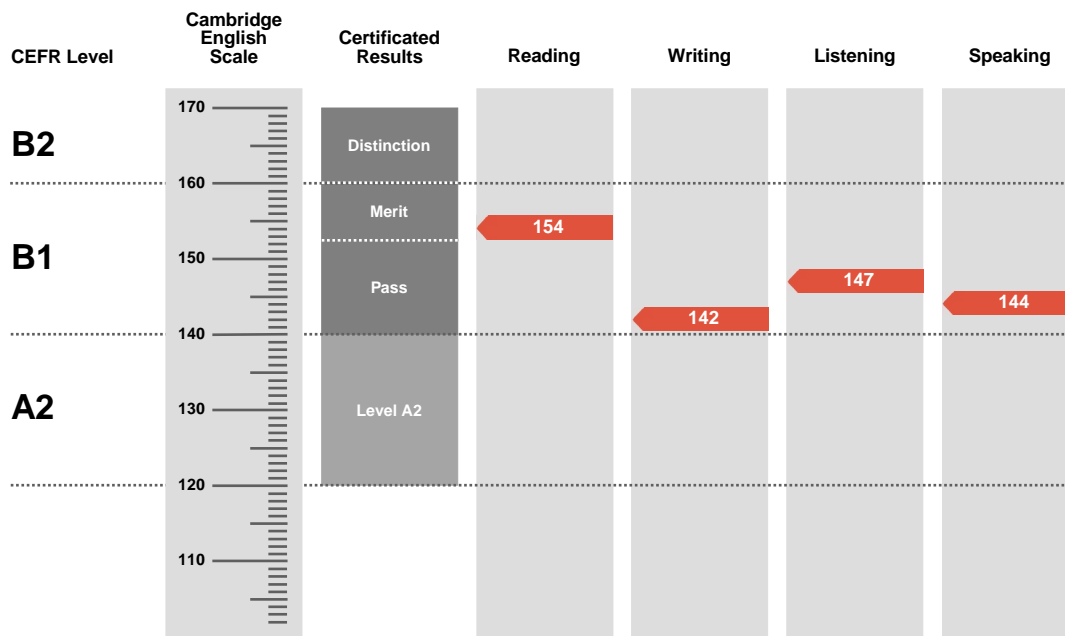

Place of entry

MERATE

Result

Pass

Overall Score

147

CEFR Level

B1