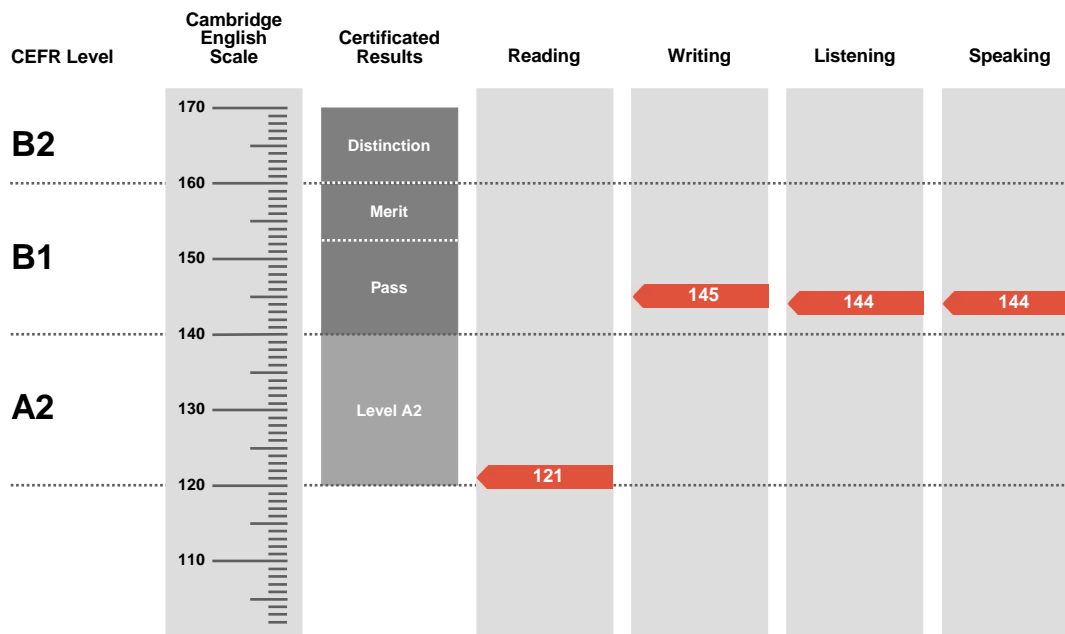

Overall Score

139

CEFR Level

A2

Preliminary is an examination targeted at Level B1 in the Council of Europe's Common European Framework of Reference.

Candidates achieving a Pass with Distinction (between 160 and 170 on the Cambridge English Scale) receive a certificate stating that they have demonstrated ability at Level B2. Candidates achieving Pass with Merit or Pass (between 140 and 159 on the Cambridge English Scale) receive a certificate at Level B1.