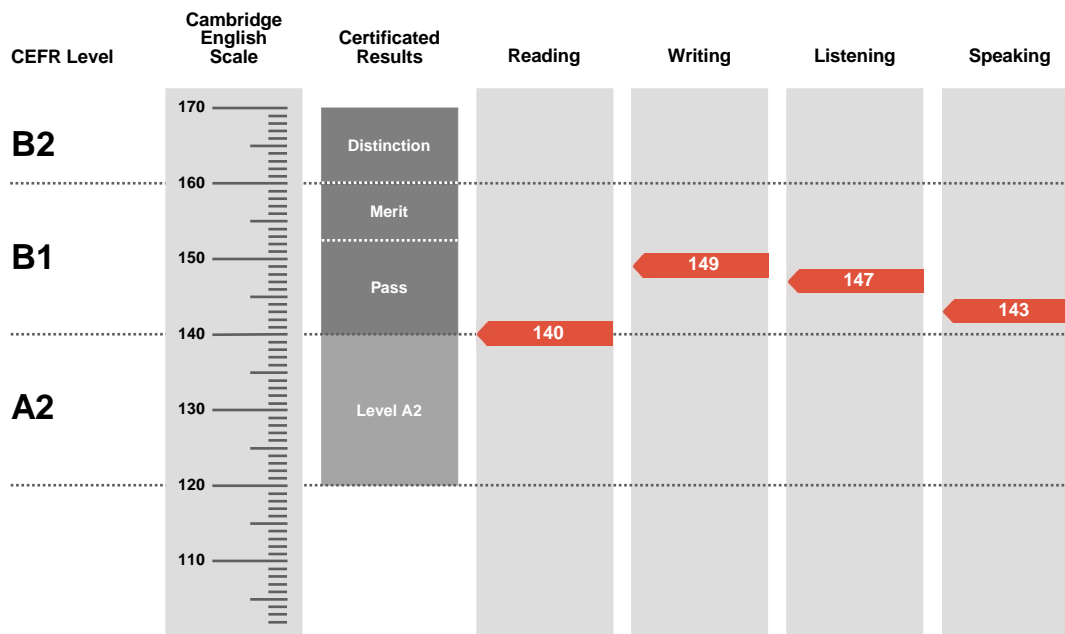

Preliminary English Test

Statement of Results

Candidate name

SIMONE MAURO

Session

MAY 2019

Place of entry

MERATE

Result

Pass

Overall Score

145

CEFR Level

B1

Preliminary is an examination targeted at Level B1 in the Council of Europe's Common European Framework of Reference.

Candidates achieving a Pass with Distinction (between 160 and 170 on the Cambridge English Scale) receive a certificate stating that they have demonstrated ability at Level B2. Candidates achieving Pass with Merit or Pass (between 140 and 159 on the Cambridge English Scale) receive a certificate at Level B1.

Candidates whose performance is below Level B1, but falls within Level A2 (between 120 and 139 on the Cambridge English Scale), receive a certificate stating that they have demonstrated ability at Level A2.

Examination results can be quickly and securely verified online at: www.cambridgeenglish.org/verifiers

Results

Score

Pass with Distinction	160 — 170
Pass with Merit	153 — 159
Pass	140 — 152
Level A2	120 — 139

Candidates who take Preliminary and score between 102 and 119 on the Cambridge English Scale do not receive a result, CEFR level or certificate.

Cambridge English Scale scores below 102 are not reported for this examination.

Other

- **X** - the candidate was absent from part of the examination
- **Z** - the candidate was absent from all parts of the examination
- **Pending** - a result cannot be issued at present, but will follow in due course
- **Withheld** - the candidate should contact their centre for information
- **Exempt** - the candidate was not required to sit this part of the examination

THIS IS NOT A CERTIFICATE

Cambridge Assessment English reserves the right to amend the information given before the issue of certificates to successful candidates.