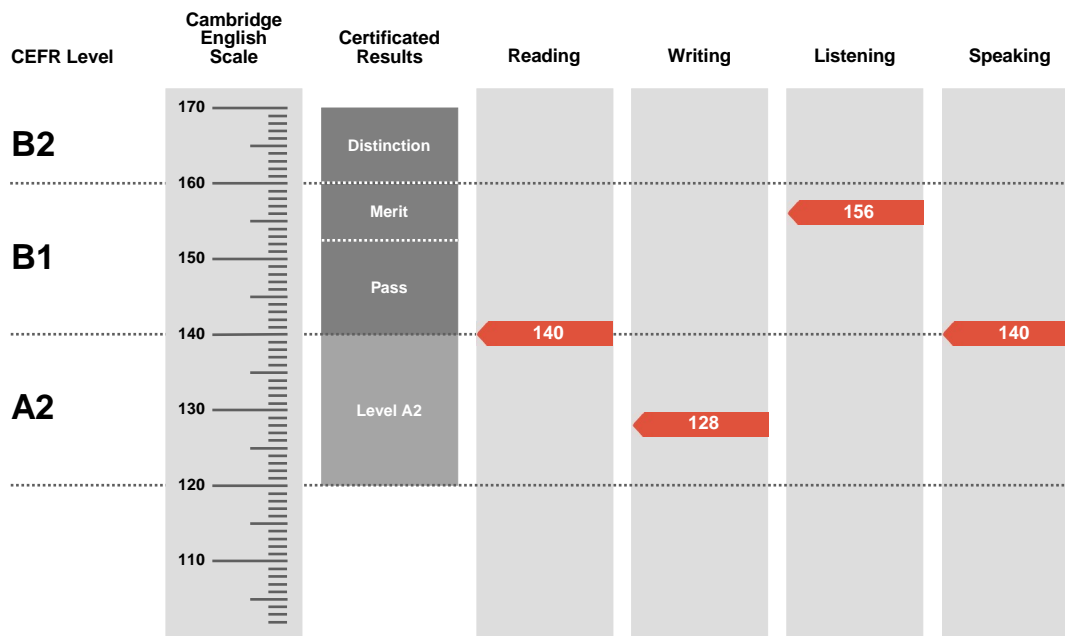

Result

Pass

Overall Score

141

CEFR Level

B1

Preliminary is an examination targeted at Level B1 in the Council of Europe's Common European Framework of Reference.

Candidates achieving a Pass with Distinction (between 160 and 170 on the Cambridge English Scale) receive a certificate stating that they have demonstrated ability at Level B2. Candidates achieving Pass with Merit or Pass (between 140 and 159 on the Cambridge English Scale) receive a certificate at Level B1.