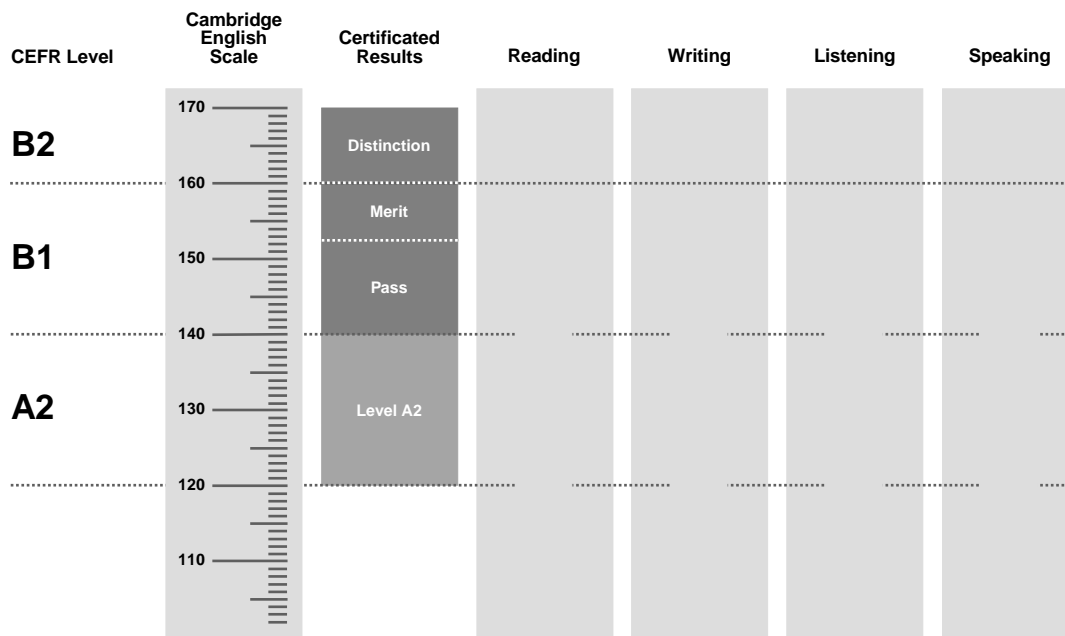

Result

Z

Overall Score

CEFR Level

Preliminary is an examination targeted at Level B1 in the Council of Europe's Common European Framework of Reference.

Candidates achieving a Pass with Distinction (between 160 and 170 on the Cambridge English Scale) receive a certificate stating that they have demonstrated ability at Level B2. Candidates achieving Pass with Merit or Pass (between 140 and 159 on the Cambridge English Scale) receive a certificate at Level B1.