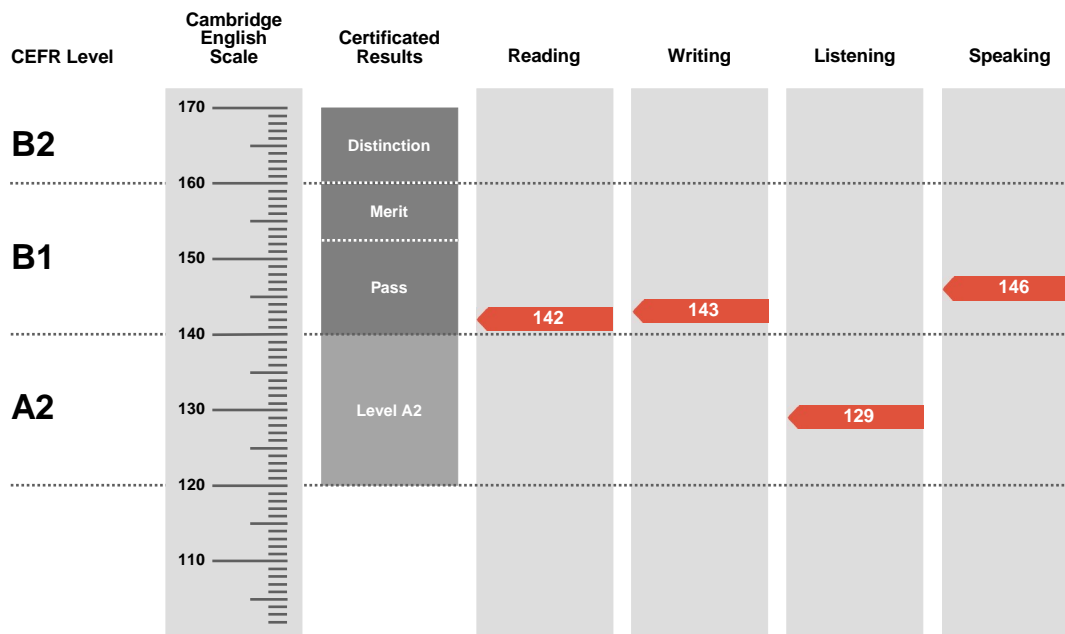

Result

Pass

Overall Score

140

CEFR Level

B1

Preliminary is an examination targeted at Level B1 in the Council of Europe's Common European Framework of Reference.

Candidates achieving a Pass with Distinction (between 160 and 170 on the Cambridge English Scale) receive a certificate stating that they have demonstrated ability at Level B2. Candidates achieving Pass with Merit or Pass (between 140 and 159 on the Cambridge English Scale) receive a certificate at Level B1.