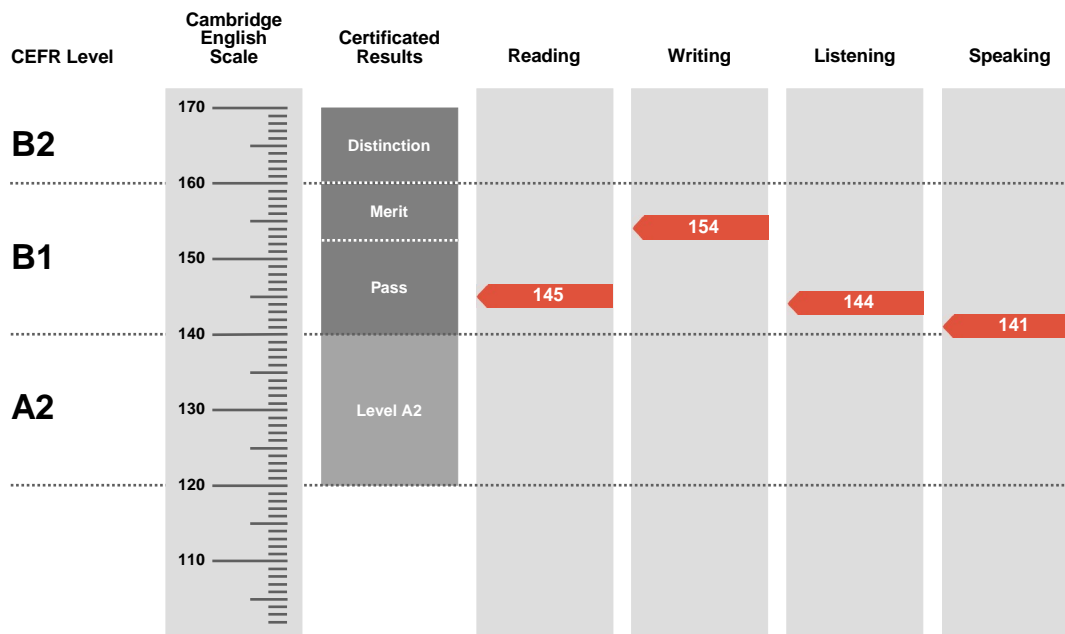

Result

Pass

Overall Score

146

CEFR Level

B1

Preliminary is an examination targeted at Level B1 in the Council of Europe's Common European Framework of Reference.

Candidates achieving a Pass with Distinction (between 160 and 170 on the Cambridge English Scale) receive a certificate stating that they have demonstrated ability at Level B2. Candidates achieving Pass with Merit or Pass (between 140 and 159 on the Cambridge English Scale) receive a certificate at Level B1.