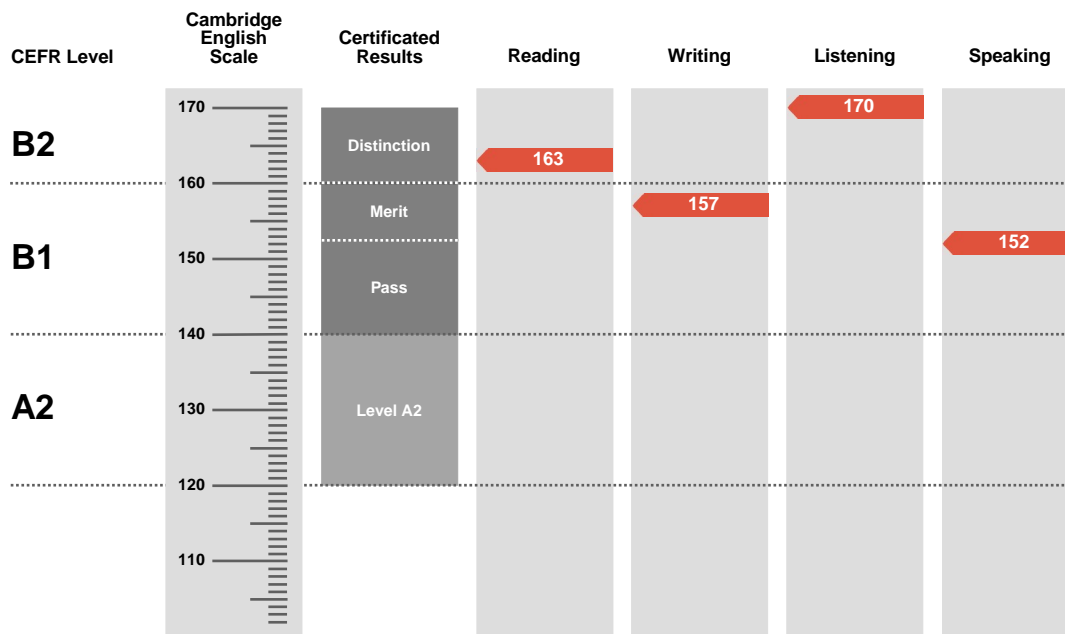

Preliminary English Test

Statement of Results

Candidate name

ANDREA SANVITO

Session

MAY 2019

Place of entry

MERATE

Result

Pass With Distinction

Overall Score

161

CEFR Level

B2

Preliminary is an examination targeted at Level B1 in the Council of Europe's Common European Framework of Reference.

Candidates achieving a Pass with Distinction (between 160 and 170 on the Cambridge English Scale) receive a certificate stating that they have demonstrated ability at Level B2. Candidates achieving Pass with Merit or Pass (between 140 and 159 on the Cambridge English Scale) receive a certificate at Level B1.

Candidates whose performance is below Level B1, but falls within Level A2 (between 120 and 139 on the Cambridge English Scale), receive a certificate stating that they have demonstrated ability at Level A2.

Examination results can be quickly and securely verified online at: www.cambridgeenglish.org/verifiers

Results

Score

Pass with Distinction	160 — 170
Pass with Merit	153 — 159
Pass	140 — 152
Level A2	120 — 139

Candidates who take Preliminary and score between 102 and 119 on the Cambridge English Scale do not receive a result, CEFR level or certificate.

Cambridge English Scale scores below 102 are not reported for this examination.

Other

X - the candidate was absent from part of the examination

Z - the candidate was absent from all parts of the examination

Pending - a result cannot be issued at present, but will follow in due course

Withheld - the candidate should contact their centre for information

Exempt - the candidate was not required to sit this part of the examination

THIS IS NOT A CERTIFICATE

Cambridge Assessment English reserves the right to amend the information given before the issue of certificates to successful candidates.