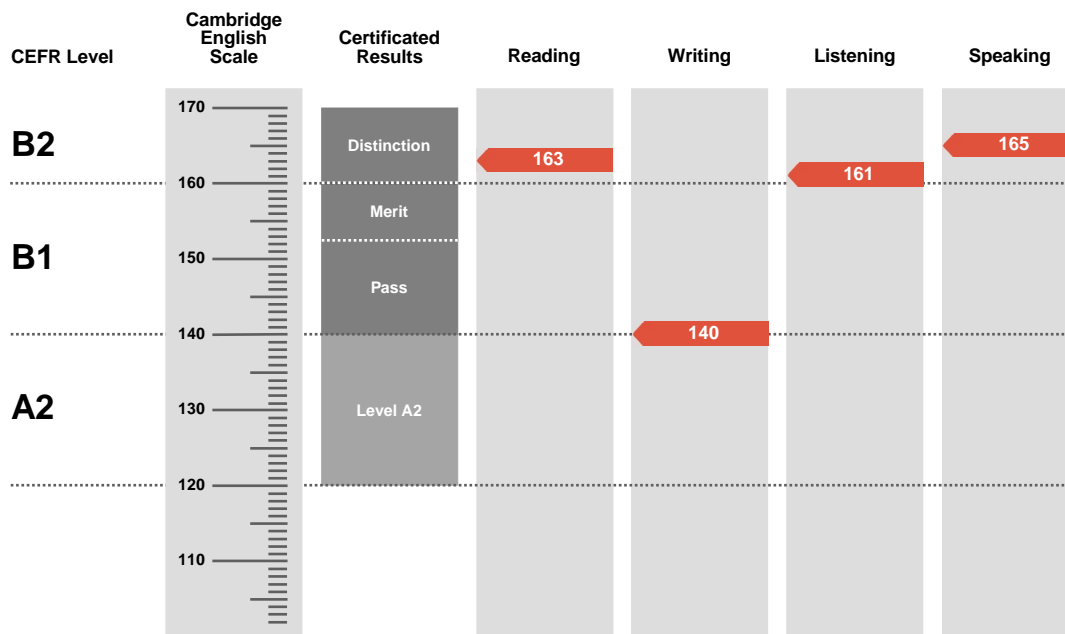

Overall Score

157

CEFR Level

B1

Preliminary is an examination targeted at Level B1 in the Council of Europe's Common European Framework of Reference.

Candidates achieving a Pass with Distinction (between 160 and 170 on the Cambridge English Scale) receive a certificate stating that they have demonstrated ability at Level B2. Candidates achieving Pass with Merit or Pass (between 140 and 159 on the Cambridge English Scale) receive a certificate at Level B1.