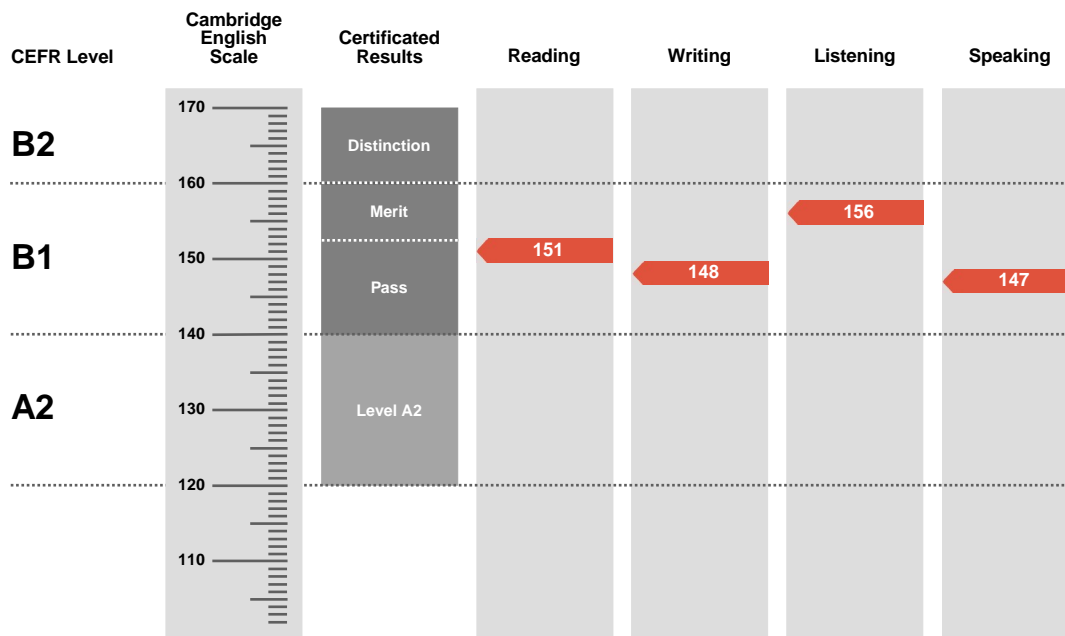

Result

Pass

Overall Score

151

CEFR Level

B1

Preliminary is an examination targeted at Level B1 in the Council of Europe's Common European Framework of Reference.

Candidates achieving a Pass with Distinction (between 160 and 170 on the Cambridge English Scale) receive a certificate stating that they have demonstrated ability at Level B2. Candidates achieving Pass with Merit or Pass (between 140 and 159 on the Cambridge English Scale) receive a certificate at Level B1.