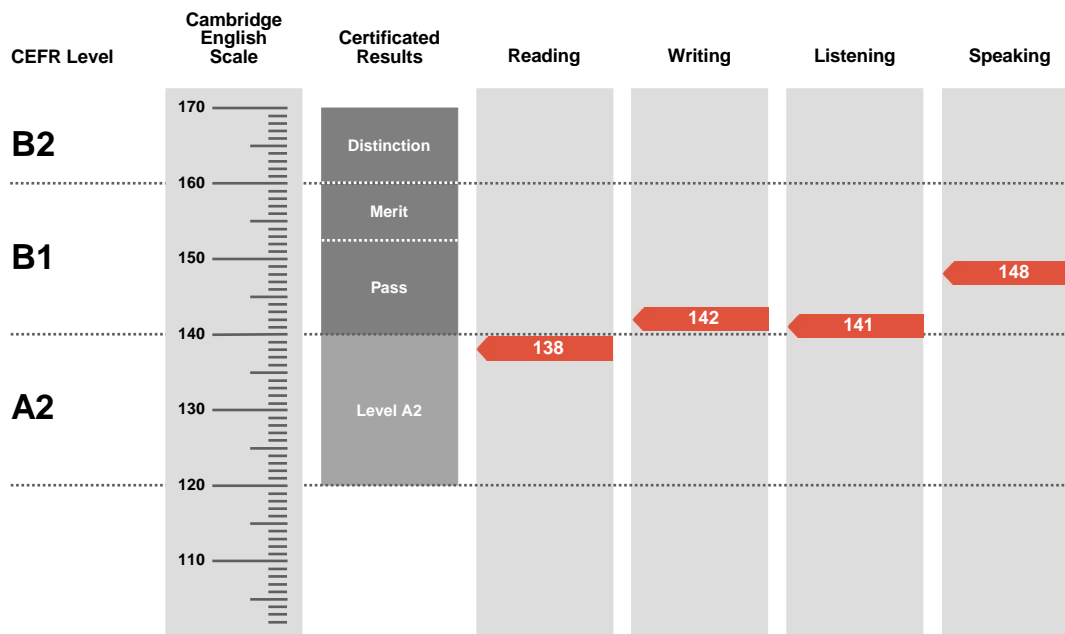

Result

Pass

Overall Score

142

CEFR Level

B1

Preliminary is an examination targeted at Level B1 in the Council of Europe's Common European Framework of Reference.

Candidates achieving a Pass with Distinction (between 160 and 170 on the Cambridge English Scale) receive a certificate stating that they have demonstrated ability at Level B2. Candidates achieving Pass with Merit or Pass (between 140 and 159 on the Cambridge English Scale) receive a certificate at Level B1.