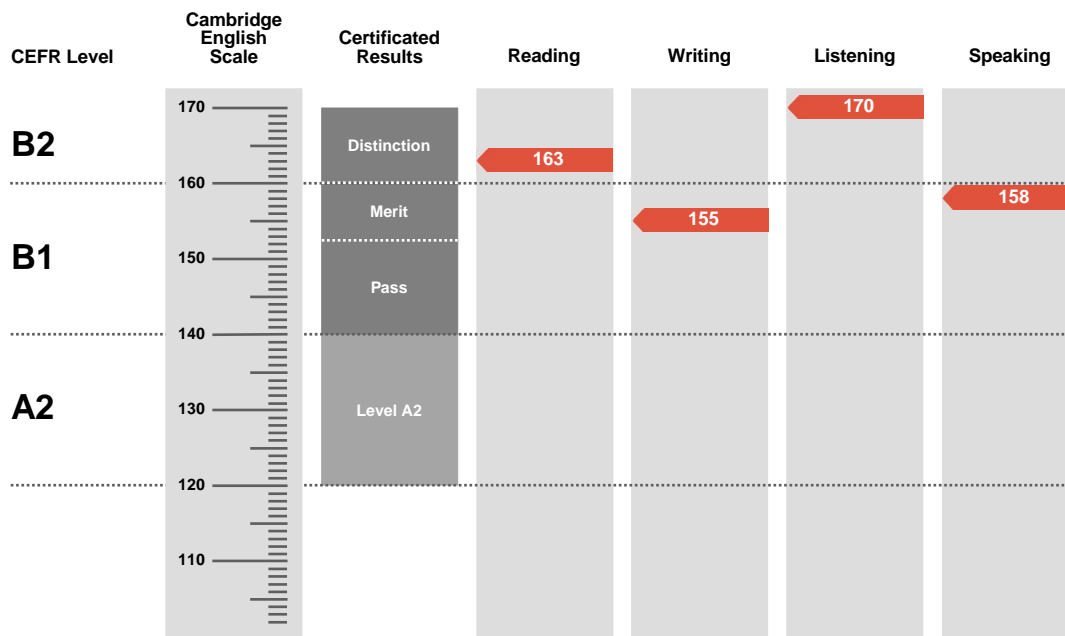

Preliminary English Test

Statement of Results

Candidate name

EMMA BERNUZZI

Session

MAY 2019

Place of entry

MERATE

Result

Pass With Distinction

Overall Score

162

CEFR Level

B2

Preliminary is an examination targeted at Level B1 in the Council of Europe's Common European Framework of Reference.

Candidates achieving a Pass with Distinction (between 160 and 170 on the Cambridge English Scale) receive a certificate stating that they have demonstrated ability at Level B2. Candidates achieving Pass with Merit or Pass (between 140 and 159 on the Cambridge English Scale) receive a certificate at Level B1.

Candidates whose performance is below Level B1, but falls within Level A2 (between 120 and 139 on the Cambridge English Scale), receive a certificate stating that they have demonstrated ability at Level A2.

Examination results can be quickly and securely verified online at: www.cambridgeenglish.org/verifiers

Results

Score

Pass with Distinction	160 — 170
Pass with Merit	153 — 159
Pass	140 — 152
Level A2	120 — 139

Candidates who take Preliminary and score between 102 and 119 on the Cambridge English Scale do not receive a result, CEFR level or certificate.

Cambridge English Scale scores below 102 are not reported for this examination.

Other

X - the candidate was absent from part of the examination

Z - the candidate was absent from all parts of the examination

Pending - a result cannot be issued at present, but will follow in due course

Withheld - the candidate should contact their centre for information

Exempt - the candidate was not required to sit this part of the examination

THIS IS NOT A CERTIFICATE

Cambridge Assessment English reserves the right to amend the information given before the issue of certificates to successful candidates.