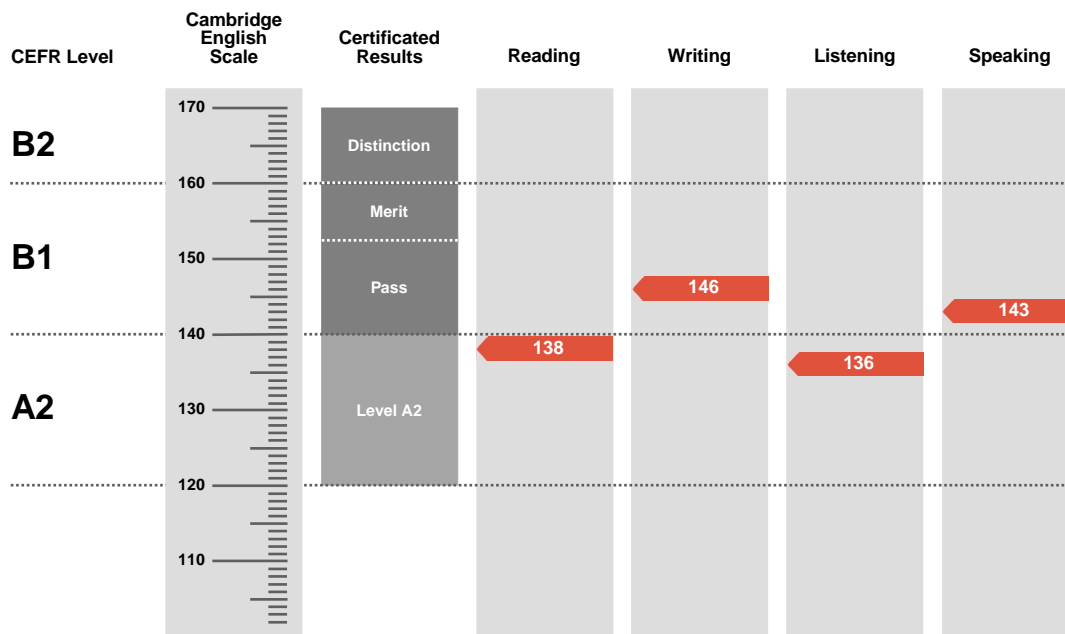

Result

Pass

Overall Score

141

CEFR Level

B1

Preliminary is an examination targeted at Level B1 in the Council of Europe's Common European Framework of Reference.

Candidates achieving a Pass with Distinction (between 160 and 170 on the Cambridge English Scale) receive a certificate stating that they have demonstrated ability at Level B2. Candidates achieving Pass with Merit or Pass (between 140 and 159 on the Cambridge English Scale) receive a certificate at Level B1.