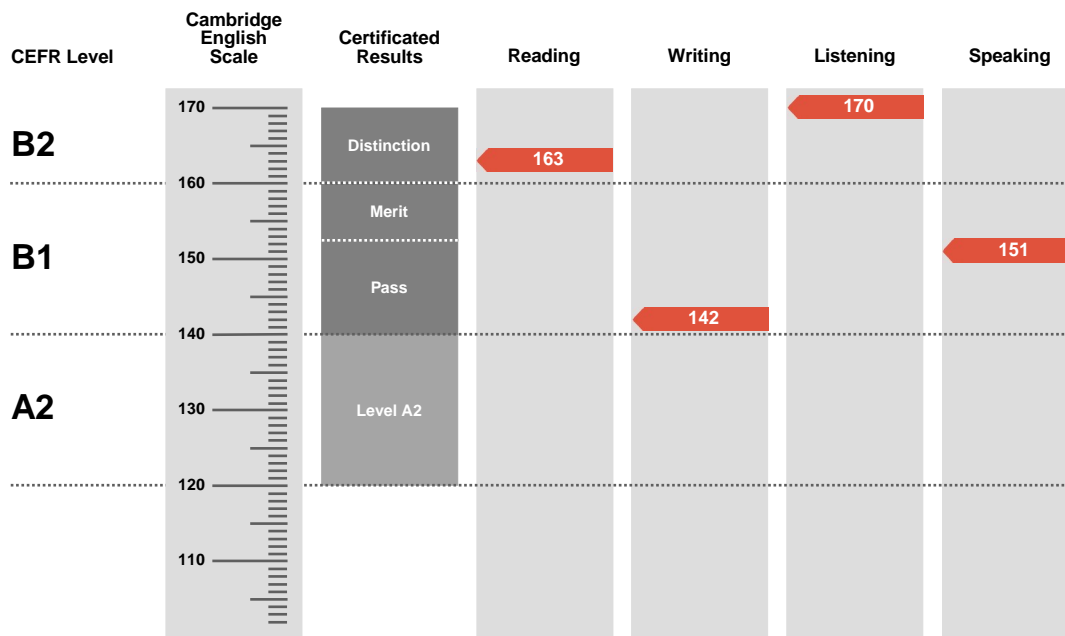

Overall Score

157

CEFR Level

B1

Preliminary is an examination targeted at Level B1 in the Council of Europe's Common European Framework of Reference.

Candidates achieving a Pass with Distinction (between 160 and 170 on the Cambridge English Scale) receive a certificate stating that they have demonstrated ability at Level B2. Candidates achieving Pass with Merit or Pass (between 140 and 159 on the Cambridge English Scale) receive a certificate at Level B1.