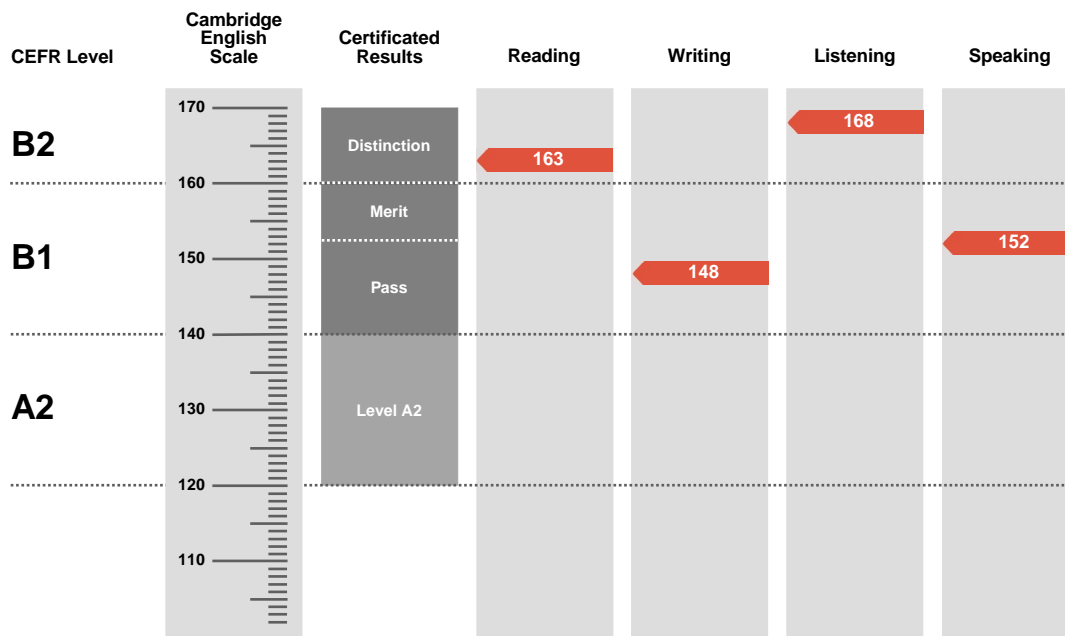

Result

Pass With Merit

Overall Score

158

CEFR Level

B1

Preliminary is an examination targeted at Level B1 in the Council of Europe's Common European Framework of Reference.

Candidates achieving a Pass with Distinction (between 160 and 170 on the Cambridge English Scale) receive a certificate stating that they have demonstrated ability at Level B2. Candidates achieving Pass with Merit or Pass (between 140 and 159 on the Cambridge English Scale) receive a certificate at Level B1.