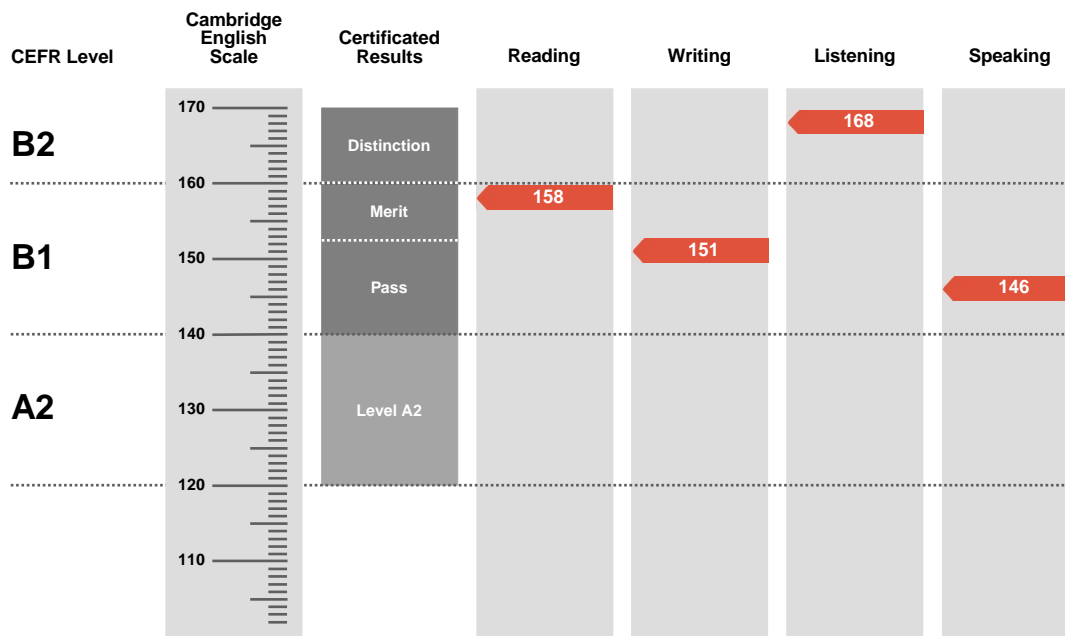

Result

Pass With Merit

Overall Score

156

CEFR Level

B1

Preliminary is an examination targeted at Level B1 in the Council of Europe's Common European Framework of Reference.

Candidates achieving a Pass with Distinction (between 160 and 170 on the Cambridge English Scale) receive a certificate stating that they have demonstrated ability at Level B2. Candidates achieving Pass with Merit or Pass (between 140 and 159 on the Cambridge English Scale) receive a certificate at Level B1.