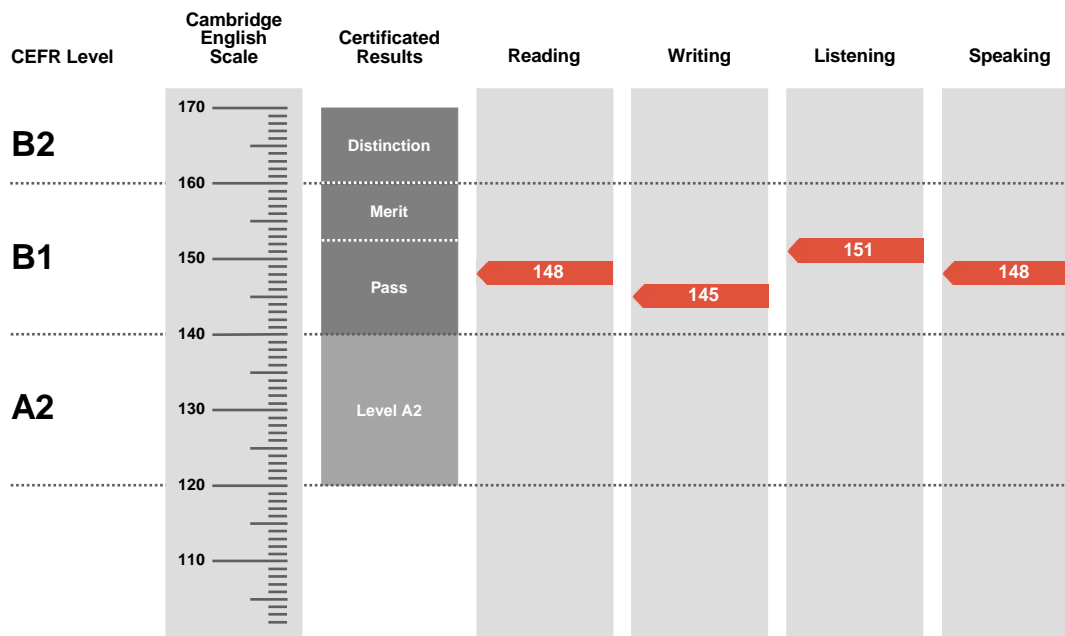

Overall Score

148

CEFR Level

B1

Preliminary is an examination targeted at Level B1 in the Council of Europe's Common European Framework of Reference.

Candidates achieving a Pass with Distinction (between 160 and 170 on the Cambridge English Scale) receive a certificate stating that they have demonstrated ability at Level B2. Candidates achieving Pass with Merit or Pass (between 140 and 159 on the Cambridge English Scale) receive a certificate at Level B1.