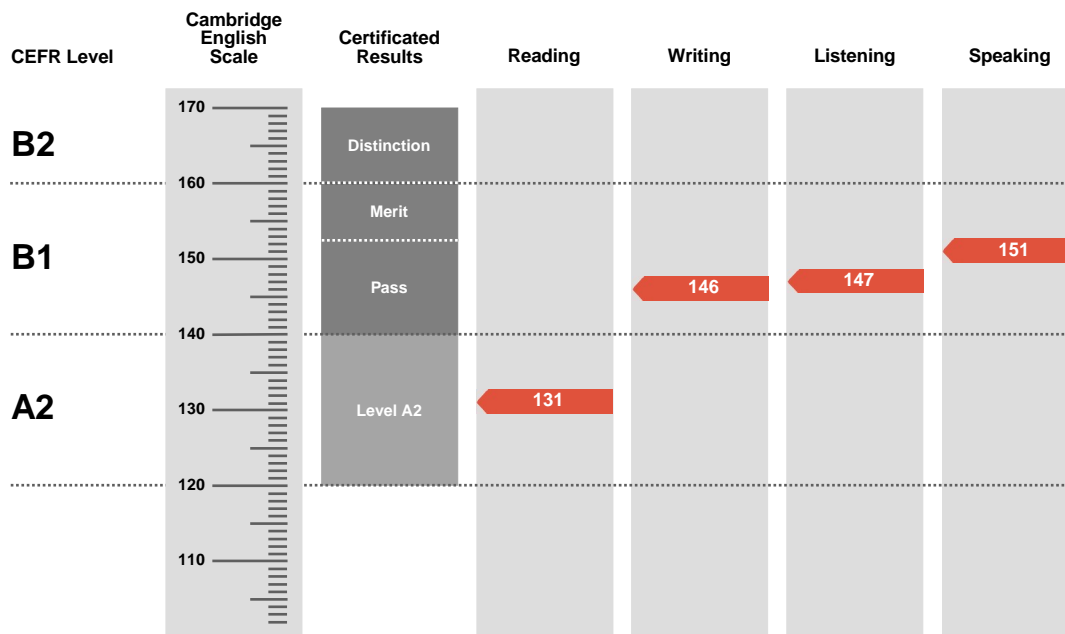

Result

Pass

Overall Score

144

CEFR Level

B1

Preliminary is an examination targeted at Level B1 in the Council of Europe's Common European Framework of Reference.

Candidates achieving a Pass with Distinction (between 160 and 170 on the Cambridge English Scale) receive a certificate stating that they have demonstrated ability at Level B2. Candidates achieving Pass with Merit or Pass (between 140 and 159 on the Cambridge English Scale) receive a certificate at Level B1.