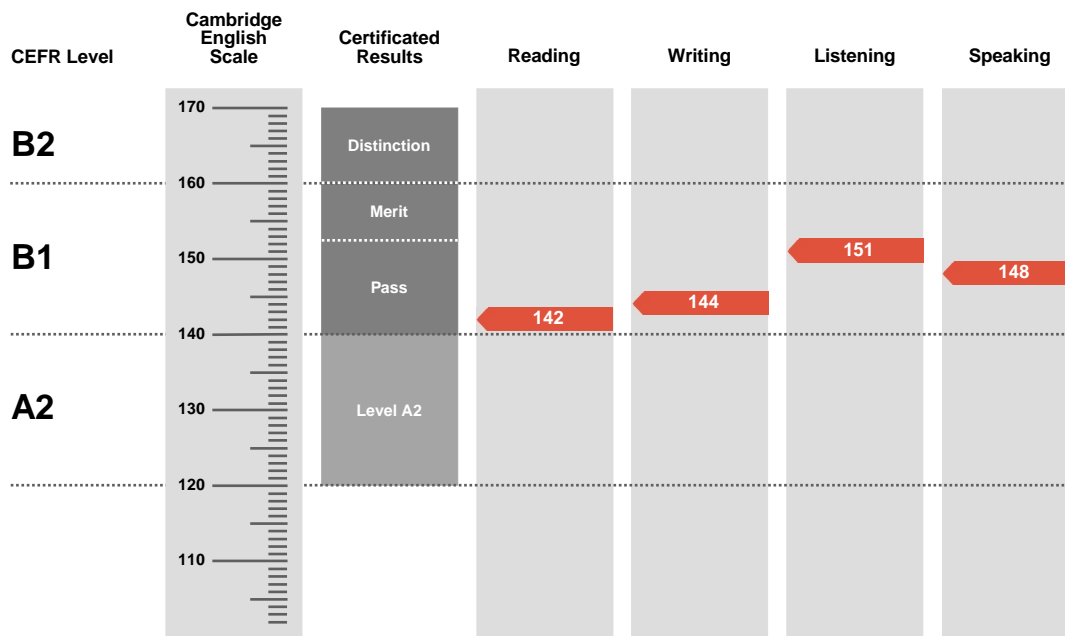

Result

Pass

Overall Score

146

CEFR Level

B1

Preliminary is an examination targeted at Level B1 in the Council of Europe's Common European Framework of Reference.

Candidates achieving a Pass with Distinction (between 160 and 170 on the Cambridge English Scale) receive a certificate stating that they have demonstrated ability at Level B2. Candidates achieving Pass with Merit or Pass (between 140 and 159 on the Cambridge English Scale) receive a certificate at Level B1.