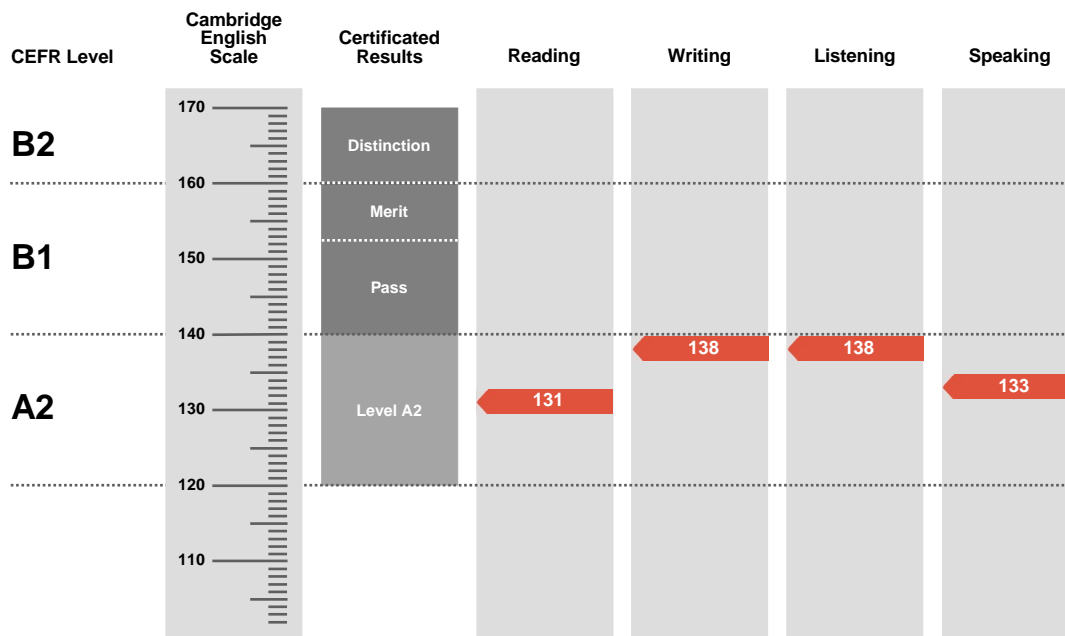

Result

**Council of Europe
Level A2**

Overall Score

135

CEFR Level

A2

Preliminary is an examination targeted at Level B1 in the Council of Europe's Common European Framework of Reference.

Candidates achieving a Pass with Distinction (between 160 and 170 on the Cambridge English Scale) receive a certificate stating that they have demonstrated ability at Level B2. Candidates achieving Pass with Merit or Pass (between 140 and 159 on the Cambridge English Scale) receive a certificate at Level B1.