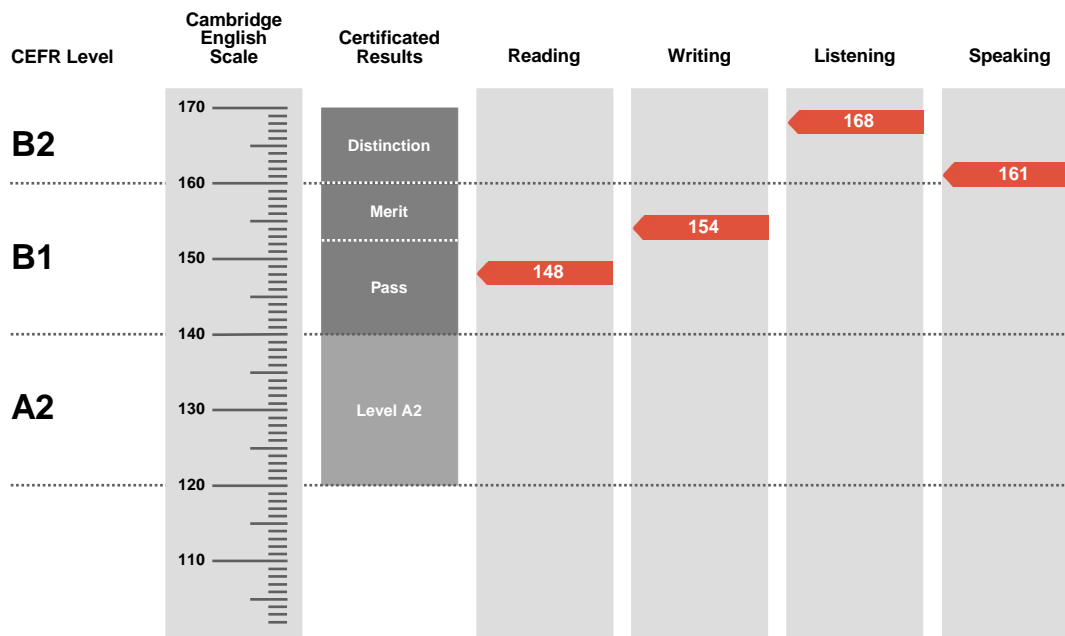

Result

Pass With Merit

Overall Score

158

CEFR Level

B1

Preliminary is an examination targeted at Level B1 in the Council of Europe's Common European Framework of Reference.

Candidates achieving a Pass with Distinction (between 160 and 170 on the Cambridge English Scale) receive a certificate stating that they have demonstrated ability at Level B2. Candidates achieving Pass with Merit or Pass (between 140 and 159 on the Cambridge English Scale) receive a certificate at Level B1.