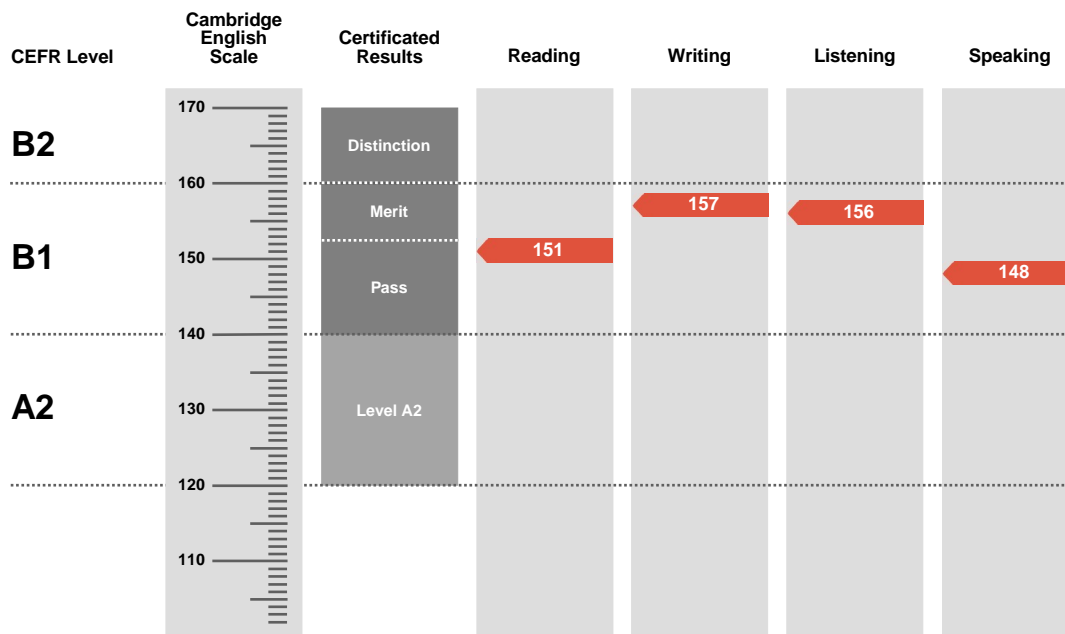

Preliminary English Test

Statement of Results

Candidate name

ROBERTA SORBERA

Session

MAY 2019

Place of entry

MERATE

Result

Pass With Merit

Overall Score

153

CEFR Level

B1

Preliminary is an examination targeted at Level B1 in the Council of Europe's Common European Framework of Reference.

Candidates achieving a Pass with Distinction (between 160 and 170 on the Cambridge English Scale) receive a certificate stating that they have demonstrated ability at Level B2. Candidates achieving Pass with Merit or Pass (between 140 and 159 on the Cambridge English Scale) receive a certificate at Level B1.

Candidates whose performance is below Level B1, but falls within Level A2 (between 120 and 139 on the Cambridge English Scale), receive a certificate stating that they have demonstrated ability at Level A2.

Examination results can be quickly and securely verified online at: www.cambridgeenglish.org/verifiers

Results

Score

Pass with Distinction	160 — 170
Pass with Merit	153 — 159
Pass	140 — 152
Level A2	120 — 139

Candidates who take Preliminary and score between 102 and 119 on the Cambridge English Scale do not receive a result, CEFR level or certificate.

Cambridge English Scale scores below 102 are not reported for this examination.

Other

- **X** - the candidate was absent from part of the examination
- **Z** - the candidate was absent from all parts of the examination
- **Pending** - a result cannot be issued at present, but will follow in due course
- **Withheld** - the candidate should contact their centre for information
- **Exempt** - the candidate was not required to sit this part of the examination

THIS IS NOT A CERTIFICATE

Cambridge Assessment English reserves the right to amend the information given before the issue of certificates to successful candidates.