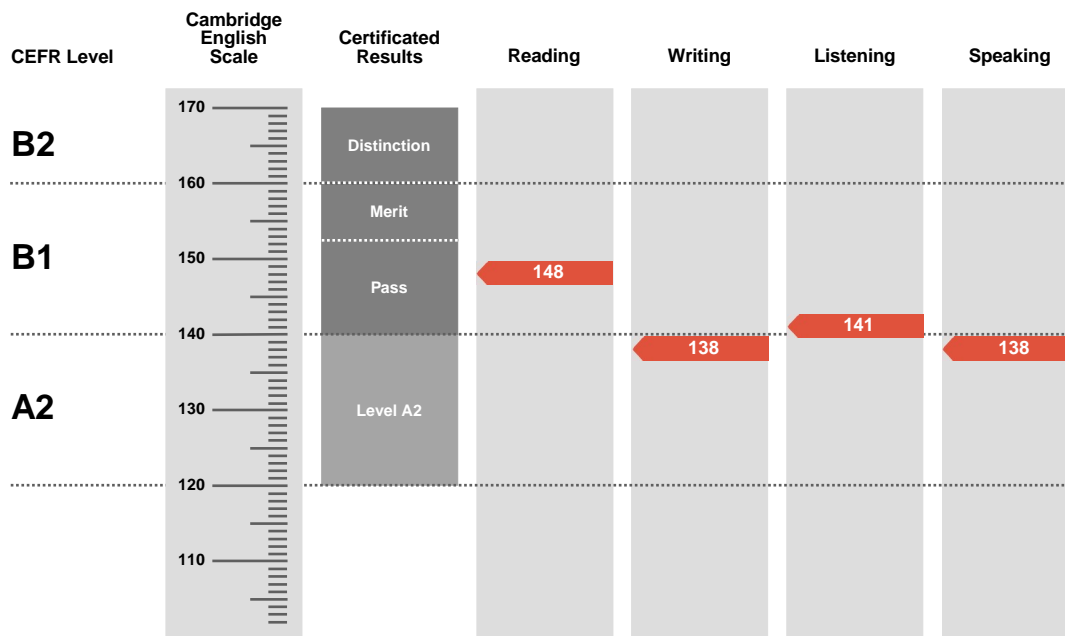

Overall Score

141

CEFR Level

B1

Preliminary is an examination targeted at Level B1 in the Council of Europe's Common European Framework of Reference.

Candidates achieving a Pass with Distinction (between 160 and 170 on the Cambridge English Scale) receive a certificate stating that they have demonstrated ability at Level B2. Candidates achieving Pass with Merit or Pass (between 140 and 159 on the Cambridge English Scale) receive a certificate at Level B1.