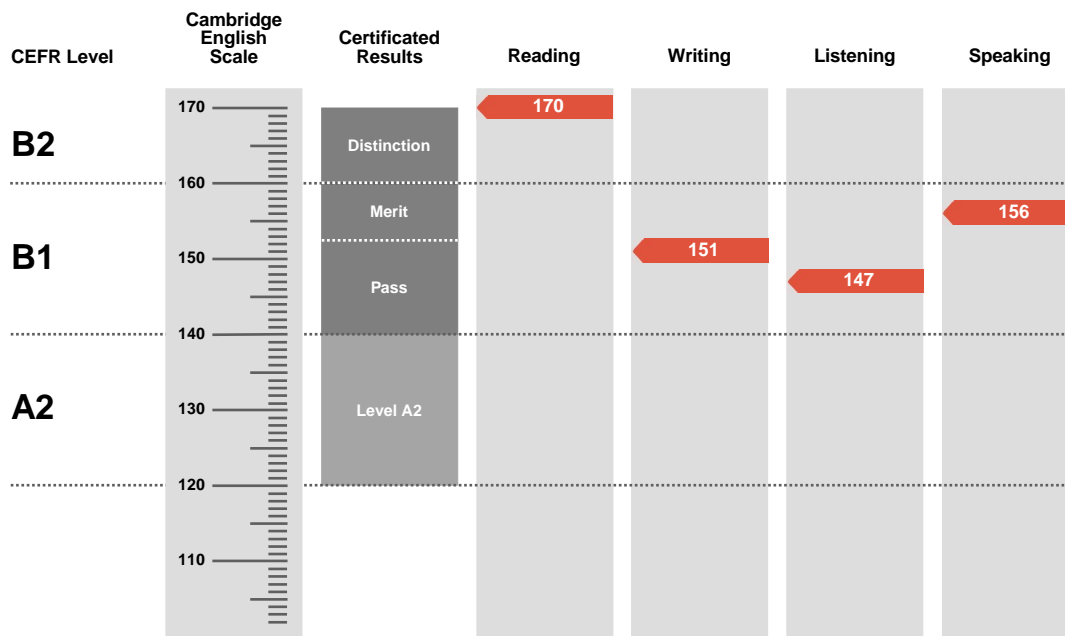

Preliminary English Test

Statement of Results

Candidate name

SILVIA BRAMBILLA

Session

MAY 2019

Place of entry

MERATE

Result

Pass With Merit

Overall Score

156

CEFR Level

B1

Preliminary is an examination targeted at Level B1 in the Council of Europe's Common European Framework of Reference.

Candidates achieving a Pass with Distinction (between 160 and 170 on the Cambridge English Scale) receive a certificate stating that they have demonstrated ability at Level B2. Candidates achieving Pass with Merit or Pass (between 140 and 159 on the Cambridge English Scale) receive a certificate at Level B1.

Candidates whose performance is below Level B1, but falls within Level A2 (between 120 and 139 on the Cambridge English Scale), receive a certificate stating that they have demonstrated ability at Level A2.

Examination results can be quickly and securely verified online at: www.cambridgeenglish.org/verifiers

Results

Score

Pass with Distinction	160 — 170
Pass with Merit	153 — 159
Pass	140 — 152
Level A2	120 — 139

Candidates who take Preliminary and score between 102 and 119 on the Cambridge English Scale do not receive a result, CEFR level or certificate.

Cambridge English Scale scores below 102 are not reported for this examination.

Other

X - the candidate was absent from part of the examination

Z - the candidate was absent from all parts of the examination

Pending - a result cannot be issued at present, but will follow in due course

Withheld - the candidate should contact their centre for information

Exempt - the candidate was not required to sit this part of the examination

THIS IS NOT A CERTIFICATE

Cambridge Assessment English reserves the right to amend the information given before the issue of certificates to successful candidates.