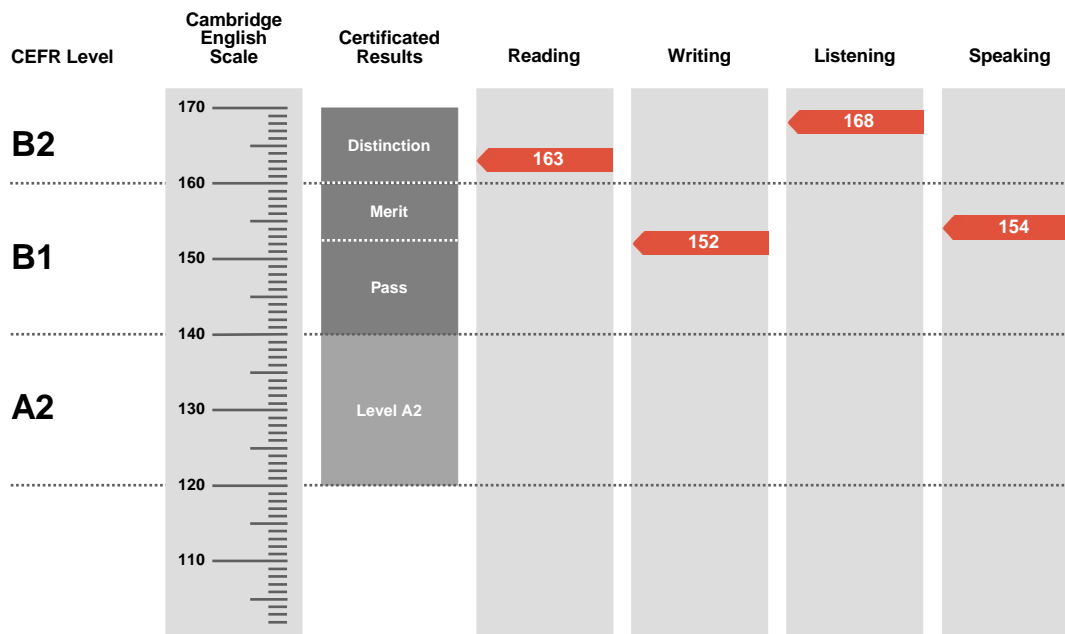

Result

Pass With Merit

Overall Score

159

CEFR Level

B1

Preliminary is an examination targeted at Level B1 in the Council of Europe's Common European Framework of Reference.

Candidates achieving a Pass with Distinction (between 160 and 170 on the Cambridge English Scale) receive a certificate stating that they have demonstrated ability at Level B2. Candidates achieving Pass with Merit or Pass (between 140 and 159 on the Cambridge English Scale) receive a certificate at Level B1.