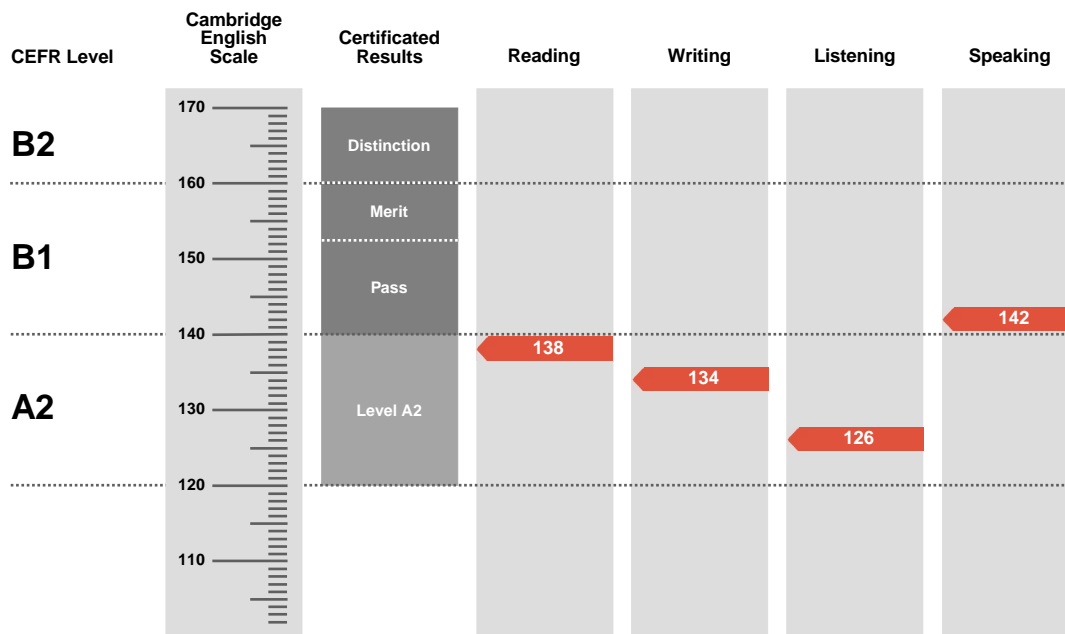

Result

**Council of Europe
Level A2**

Overall Score

135

CEFR Level

A2

Preliminary is an examination targeted at Level B1 in the Council of Europe's Common European Framework of Reference.

Candidates achieving a Pass with Distinction (between 160 and 170 on the Cambridge English Scale) receive a certificate stating that they have demonstrated ability at Level B2. Candidates achieving Pass with Merit or Pass (between 140 and 159 on the Cambridge English Scale) receive a certificate at Level B1.