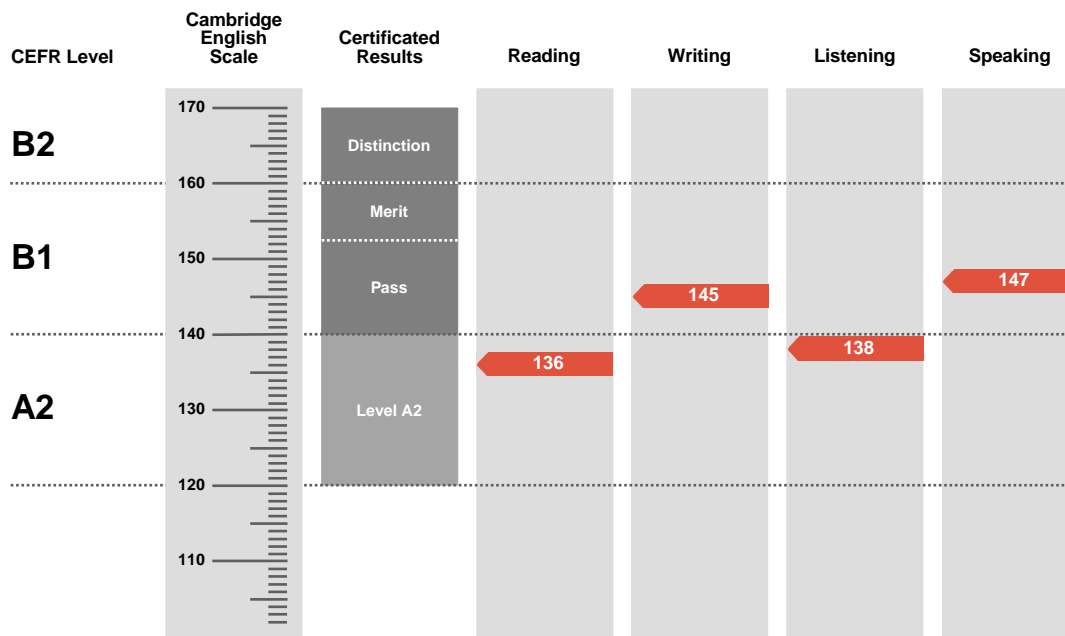

Preliminary English Test

Statement of Results

Candidate name

MARTINA VIGANONI

Session

MAY 2019

Place of entry

MERATE

Result

Pass

Overall Score

142

CEFR Level

B1

Preliminary is an examination targeted at Level B1 in the Council of Europe's Common European Framework of Reference.

Candidates achieving a Pass with Distinction (between 160 and 170 on the Cambridge English Scale) receive a certificate stating that they have demonstrated ability at Level B2. Candidates achieving Pass with Merit or Pass (between 140 and 159 on the Cambridge English Scale) receive a certificate at Level B1.

Candidates whose performance is below Level B1, but falls within Level A2 (between 120 and 139 on the Cambridge English Scale), receive a certificate stating that they have demonstrated ability at Level A2.

Examination results can be quickly and securely verified online at: www.cambridgeenglish.org/verifiers

Results

Score

Pass with Distinction	160 — 170
Pass with Merit	153 — 159
Pass	140 — 152
Level A2	120 — 139

Candidates who take Preliminary and score between 102 and 119 on the Cambridge English Scale do not receive a result, CEFR level or certificate.

Cambridge English Scale scores below 102 are not reported for this examination.

Other

- **X** - the candidate was absent from part of the examination
- **Z** - the candidate was absent from all parts of the examination
- **Pending** - a result cannot be issued at present, but will follow in due course
- **Withheld** - the candidate should contact their centre for information
- **Exempt** - the candidate was not required to sit this part of the examination

THIS IS NOT A CERTIFICATE

Cambridge Assessment English reserves the right to amend the information given before the issue of certificates to successful candidates.