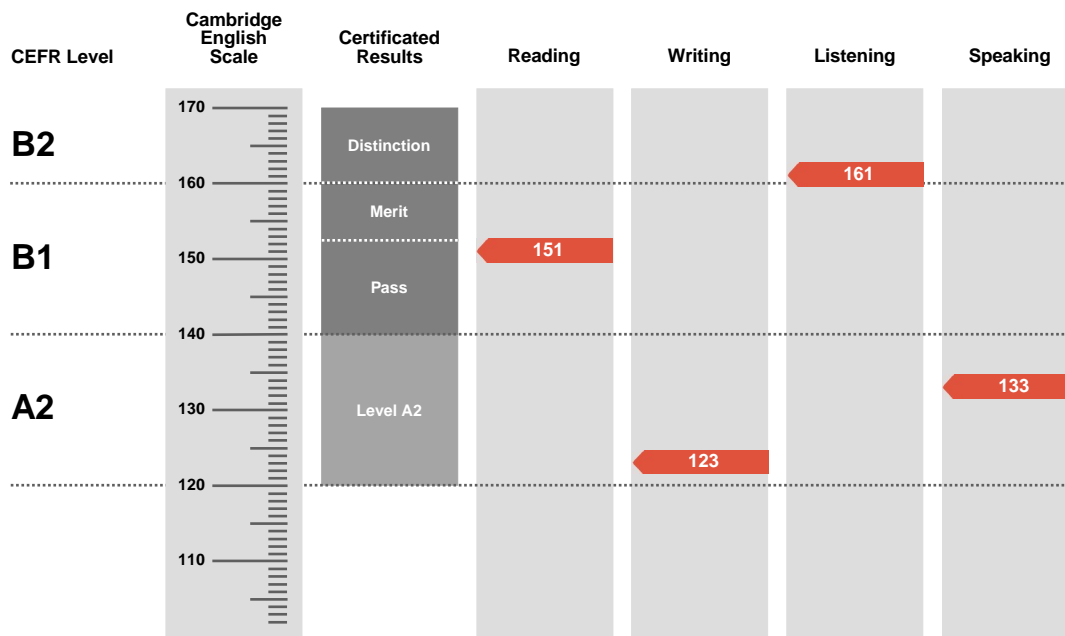

Result

Pass

Overall Score

142

CEFR Level

B1

Preliminary is an examination targeted at Level B1 in the Council of Europe's Common European Framework of Reference.

Candidates achieving a Pass with Distinction (between 160 and 170 on the Cambridge English Scale) receive a certificate stating that they have demonstrated ability at Level B2. Candidates achieving Pass with Merit or Pass (between 140 and 159 on the Cambridge English Scale) receive a certificate at Level B1.