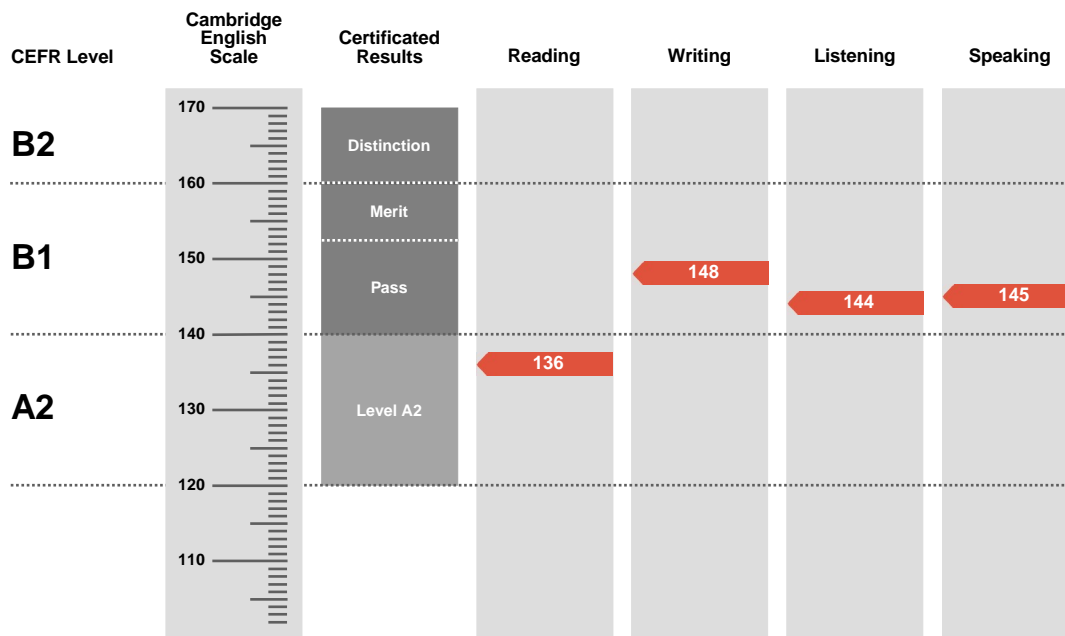

Result

Pass

Overall Score

143

CEFR Level

B1

Preliminary is an examination targeted at Level B1 in the Council of Europe's Common European Framework of Reference.

Candidates achieving a Pass with Distinction (between 160 and 170 on the Cambridge English Scale) receive a certificate stating that they have demonstrated ability at Level B2. Candidates achieving Pass with Merit or Pass (between 140 and 159 on the Cambridge English Scale) receive a certificate at Level B1.