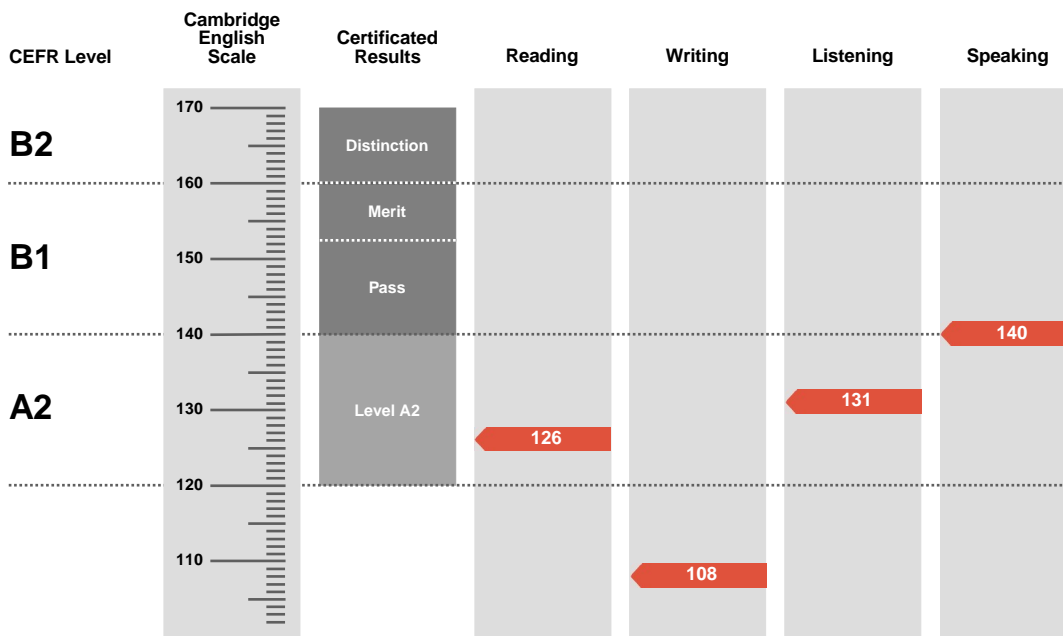

Preliminary English Test

Statement of Results

Candidate name

IGOR TOMEO

Session

MAY 2019

Place of entry

MERATE

Result

**Council of Europe
Level A2**

Overall Score

126

CEFR Level

A2

Preliminary is an examination targeted at Level B1 in the Council of Europe's Common European Framework of Reference.

Candidates achieving a Pass with Distinction (between 160 and 170 on the Cambridge English Scale) receive a certificate stating that they have demonstrated ability at Level B2. Candidates achieving Pass with Merit or Pass (between 140 and 159 on the Cambridge English Scale) receive a certificate at Level B1.

Candidates whose performance is below Level B1, but falls within Level A2 (between 120 and 139 on the Cambridge English Scale), receive a certificate stating that they have demonstrated ability at Level A2.

Examination results can be quickly and securely verified online at: www.cambridgeenglish.org/verifiers

Results

Score

Pass with Distinction	160 — 170
Pass with Merit	153 — 159
Pass	140 — 152
Level A2	120 — 139

Candidates who take Preliminary and score between 102 and 119 on the Cambridge English Scale do not receive a result, CEFR level or certificate.

Cambridge English Scale scores below 102 are not reported for this examination.

Other

X - the candidate was absent from part of the examination

Z - the candidate was absent from all parts of the examination

Pending - a result cannot be issued at present, but will follow in due course

Withheld - the candidate should contact their centre for information

Exempt - the candidate was not required to sit this part of the examination

THIS IS NOT A CERTIFICATE

Cambridge Assessment English reserves the right to amend the information given before the issue of certificates to successful candidates.