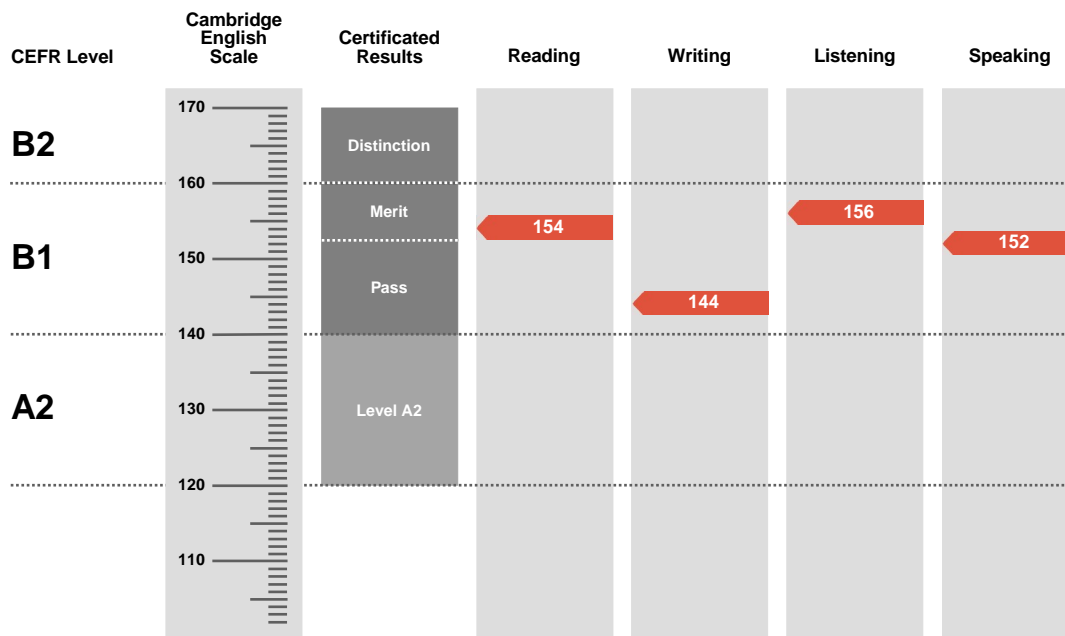

Result

Pass

Overall Score

152

CEFR Level

B1

Preliminary is an examination targeted at Level B1 in the Council of Europe's Common European Framework of Reference.

Candidates achieving a Pass with Distinction (between 160 and 170 on the Cambridge English Scale) receive a certificate stating that they have demonstrated ability at Level B2. Candidates achieving Pass with Merit or Pass (between 140 and 159 on the Cambridge English Scale) receive a certificate at Level B1.