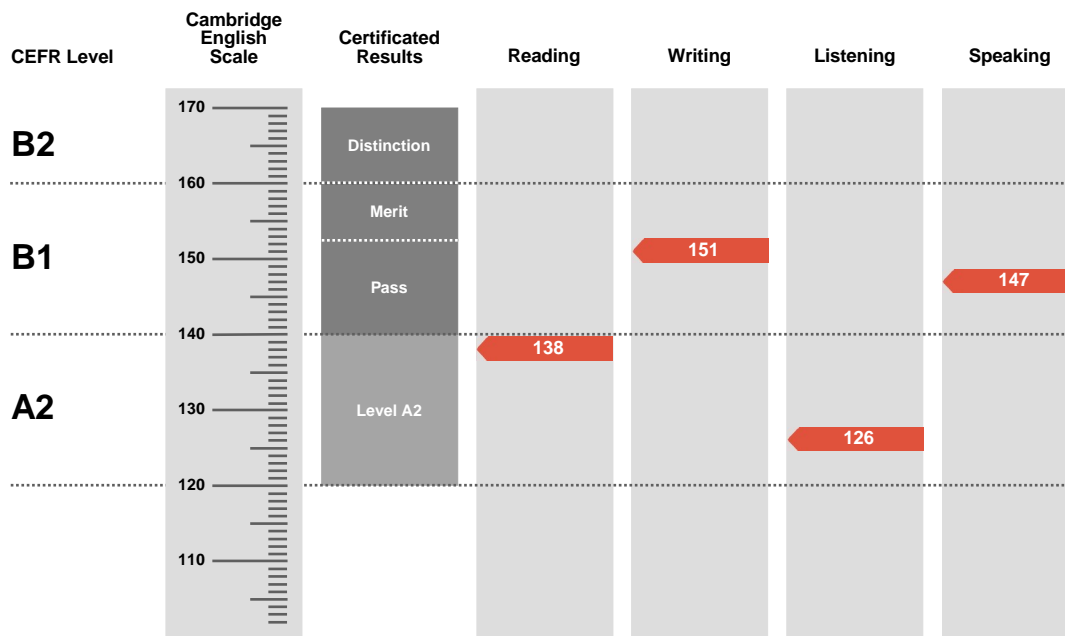

Result

Pass

Overall Score

141

CEFR Level

B1

Preliminary is an examination targeted at Level B1 in the Council of Europe's Common European Framework of Reference.

Candidates achieving a Pass with Distinction (between 160 and 170 on the Cambridge English Scale) receive a certificate stating that they have demonstrated ability at Level B2. Candidates achieving Pass with Merit or Pass (between 140 and 159 on the Cambridge English Scale) receive a certificate at Level B1.