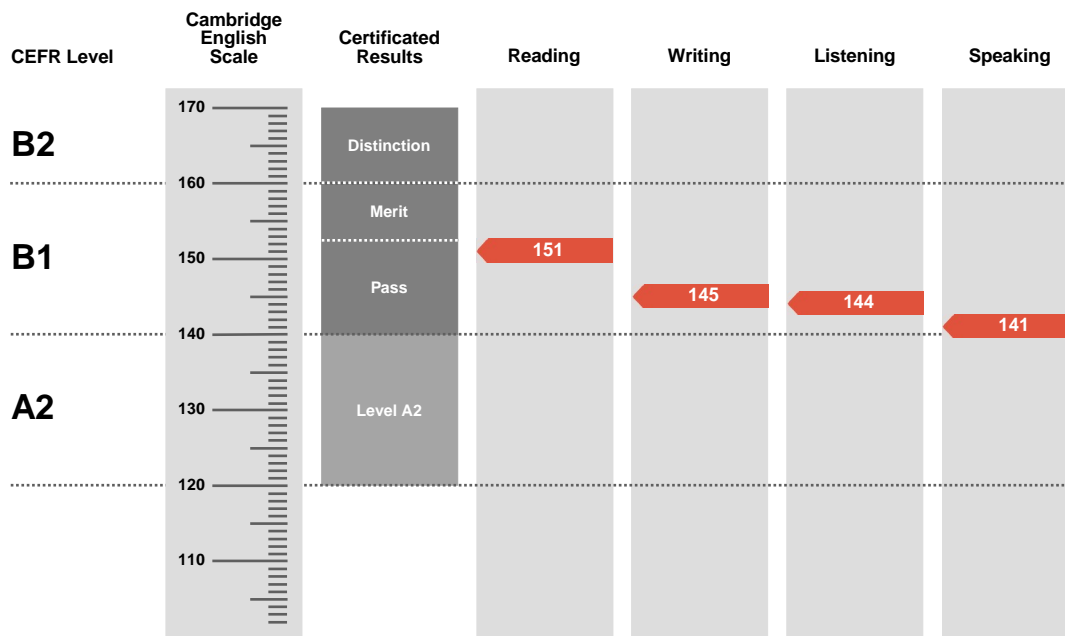

Result

Pass

Overall Score

145

CEFR Level

B1

Preliminary is an examination targeted at Level B1 in the Council of Europe's Common European Framework of Reference.

Candidates achieving a Pass with Distinction (between 160 and 170 on the Cambridge English Scale) receive a certificate stating that they have demonstrated ability at Level B2. Candidates achieving Pass with Merit or Pass (between 140 and 159 on the Cambridge English Scale) receive a certificate at Level B1.