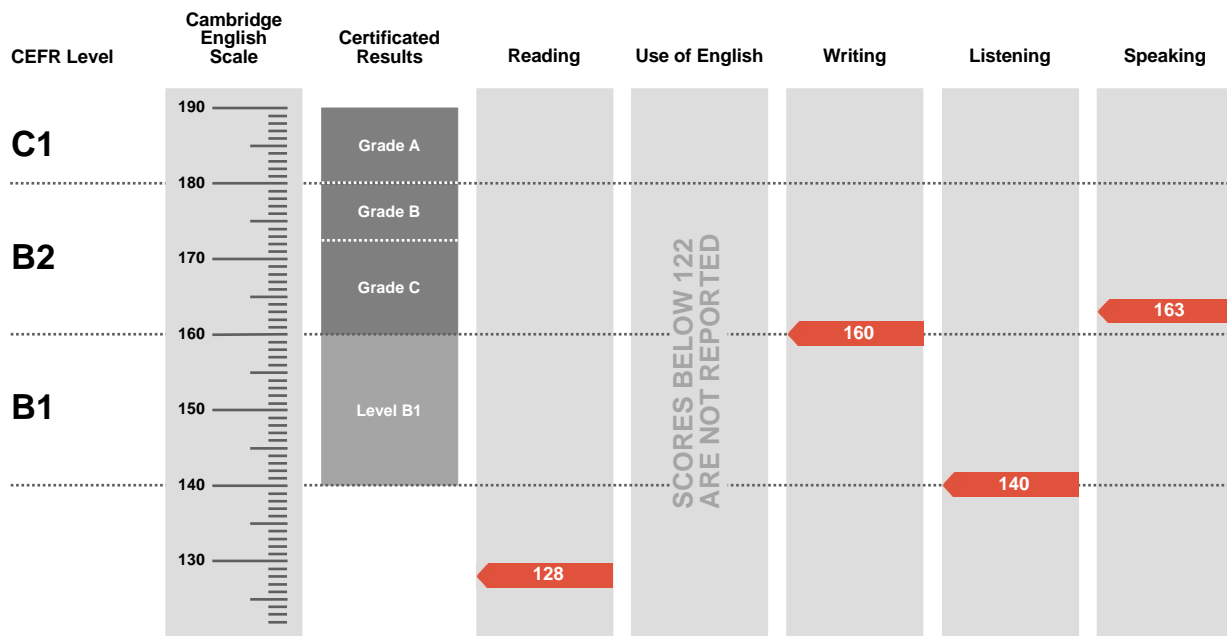

Result

**Council of Europe
Level B1**

Overall Score

142

CEFR Level

B1

First is an examination targeted at Level B2 in the Council of Europe's Common European Framework of Reference.

Candidates achieving Grade A (between 180 and 190 on the Cambridge English Scale) receive a certificate stating that they have demonstrated ability at Level C1. Candidates achieving Grade B or Grade C (between 160 and 179 on the Cambridge English Scale) receive a certificate at Level B2.