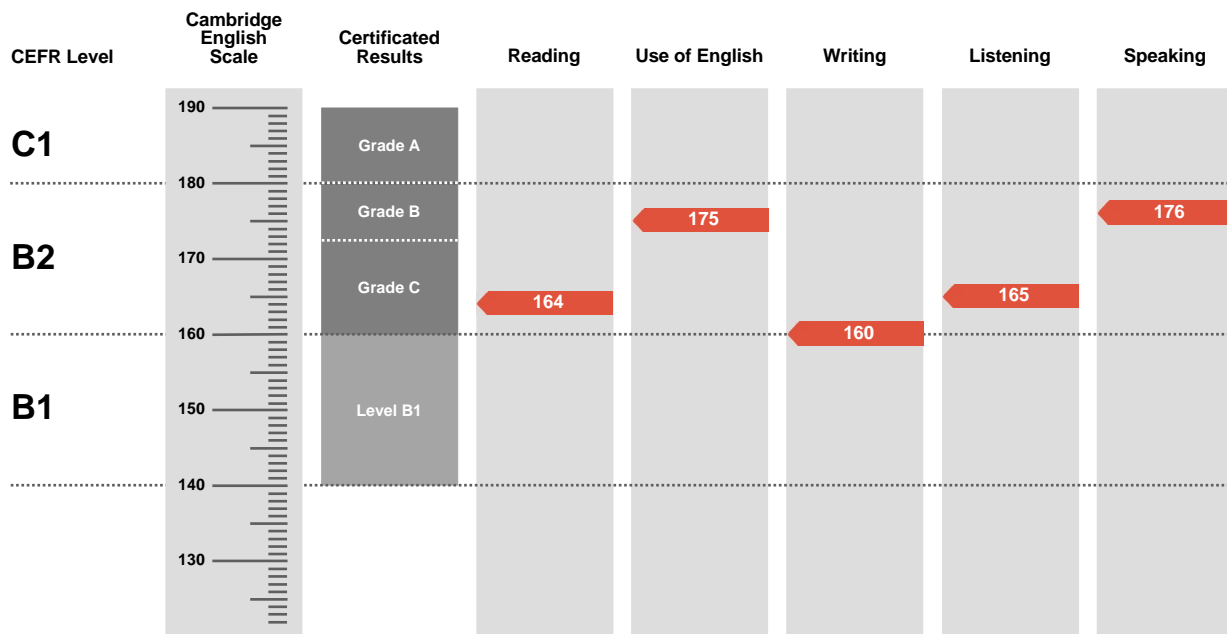

Overall Score

168

CEFR Level

B2

First is an examination targeted at Level B2 in the Council of Europe's Common European Framework of Reference.

Candidates achieving Grade A (between 180 and 190 on the Cambridge English Scale) receive a certificate stating that they have demonstrated ability at Level C1. Candidates achieving Grade B or Grade C (between 160 and 179 on the Cambridge English Scale) receive a certificate at Level B2.