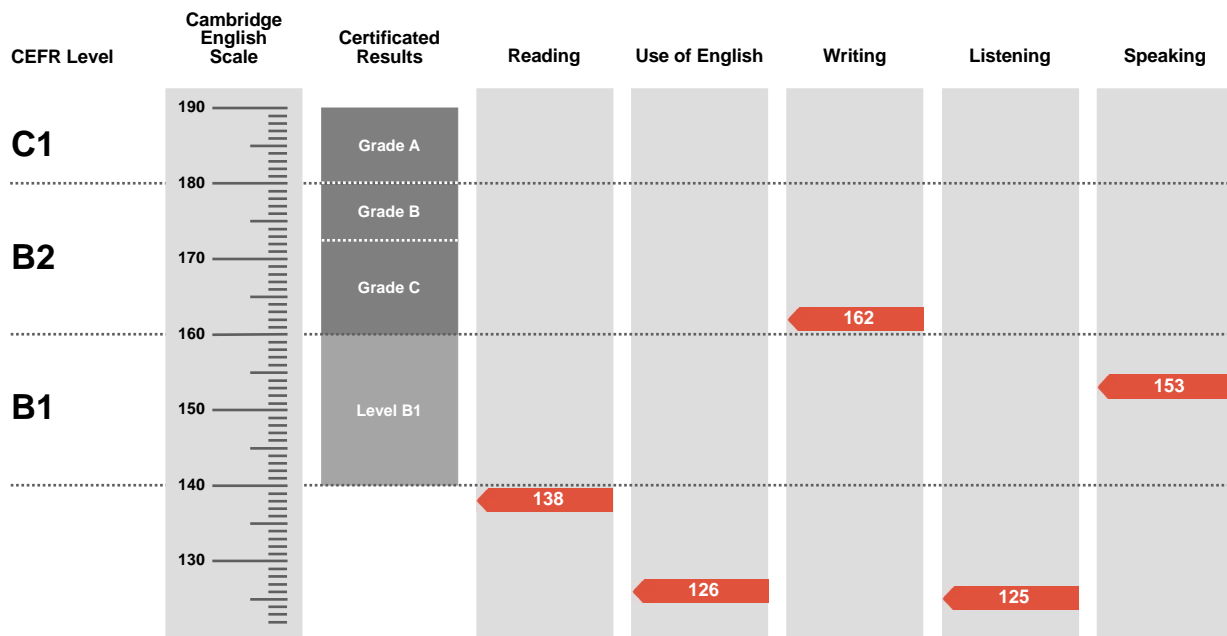

Result

**Council of Europe
Level B1**

Overall Score

141

CEFR Level

B1

First is an examination targeted at Level B2 in the Council of Europe's Common European Framework of Reference.

Candidates achieving Grade A (between 180 and 190 on the Cambridge English Scale) receive a certificate stating that they have demonstrated ability at Level C1. Candidates achieving Grade B or Grade C (between 160 and 179 on the Cambridge English Scale) receive a certificate at Level B2.