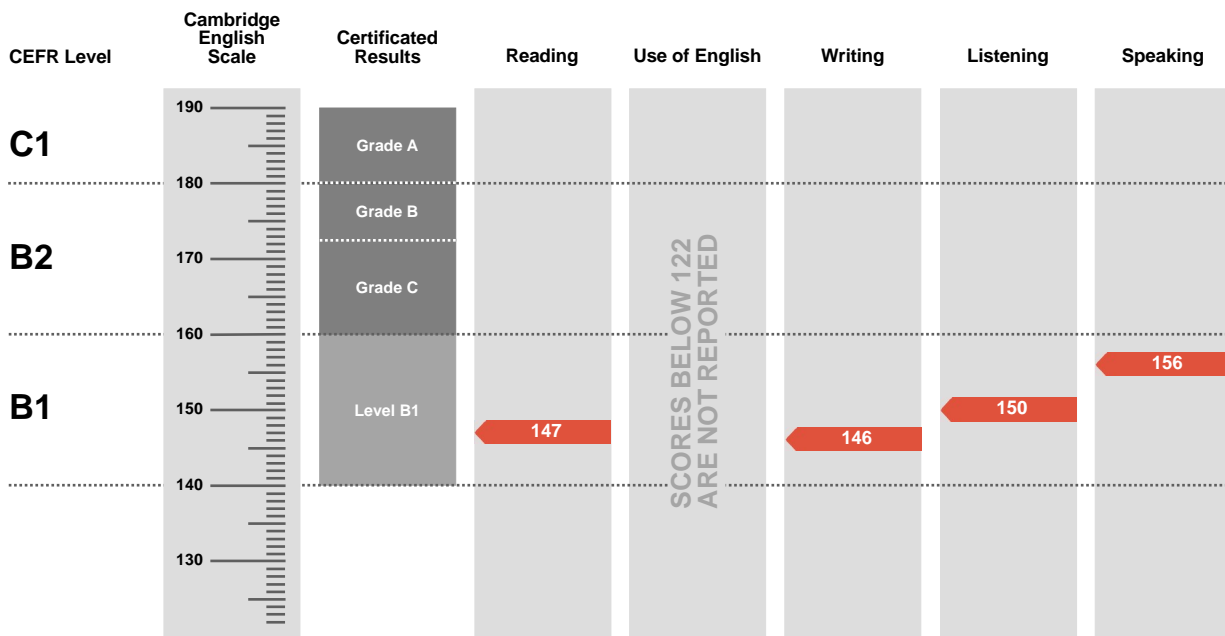

Result

**Council of Europe
Level B1**

Overall Score

144

CEFR Level

B1

First is an examination targeted at Level B2 in the Council of Europe's Common European Framework of Reference.

Candidates achieving Grade A (between 180 and 190 on the Cambridge English Scale) receive a certificate stating that they have demonstrated ability at Level C1. Candidates achieving Grade B or Grade C (between 160 and 179 on the Cambridge English Scale) receive a certificate at Level B2.