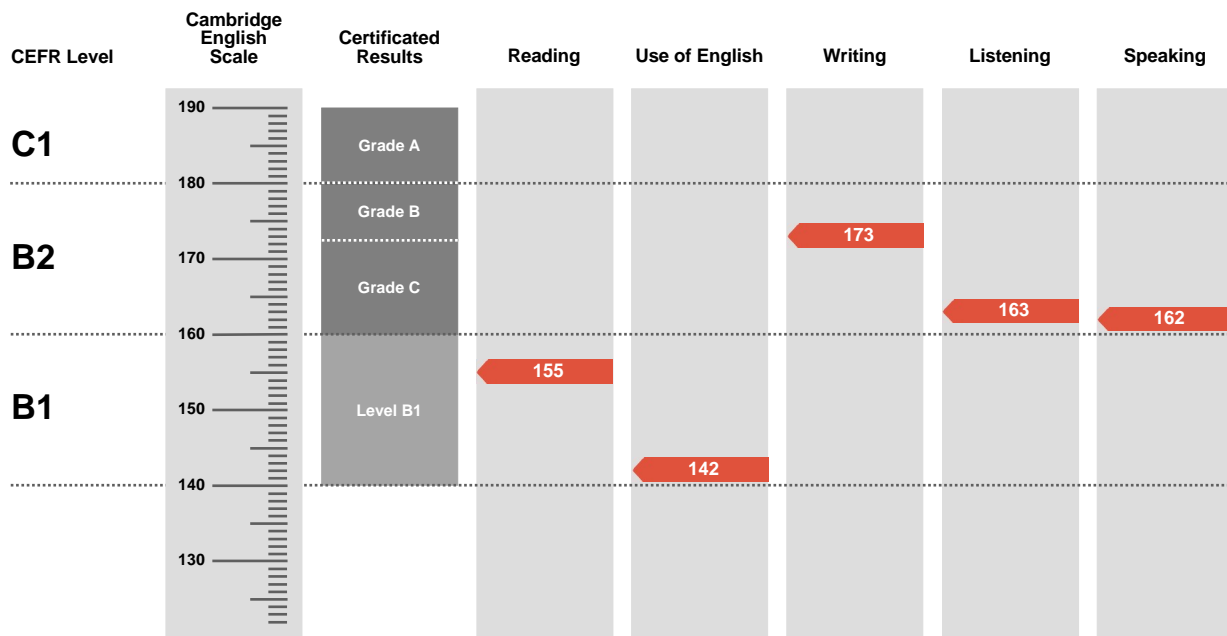

Overall Score

159

CEFR Level

B1

First is an examination targeted at Level B2 in the Council of Europe's Common European Framework of Reference.

Candidates achieving Grade A (between 180 and 190 on the Cambridge English Scale) receive a certificate stating that they have demonstrated ability at Level C1. Candidates achieving Grade B or Grade C (between 160 and 179 on the Cambridge English Scale) receive a certificate at Level B2.