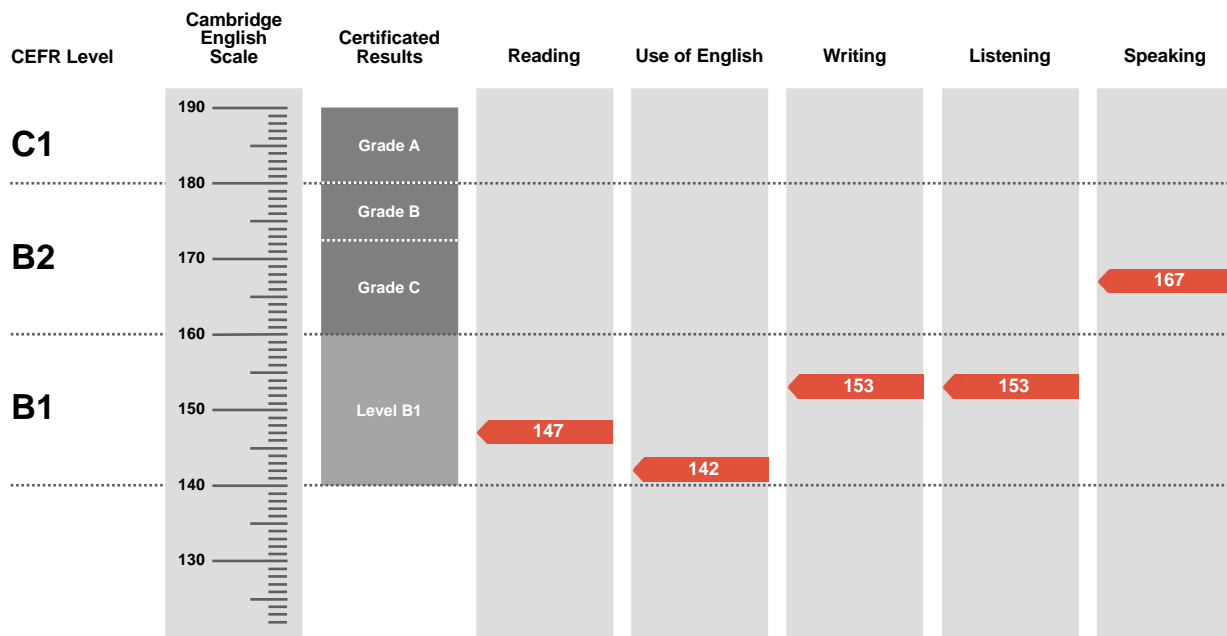

Result

**Council of Europe
Level B1**

Overall Score

152

CEFR Level

B1

First is an examination targeted at Level B2 in the Council of Europe's Common European Framework of Reference.

Candidates achieving Grade A (between 180 and 190 on the Cambridge English Scale) receive a certificate stating that they have demonstrated ability at Level C1. Candidates achieving Grade B or Grade C (between 160 and 179 on the Cambridge English Scale) receive a certificate at Level B2.