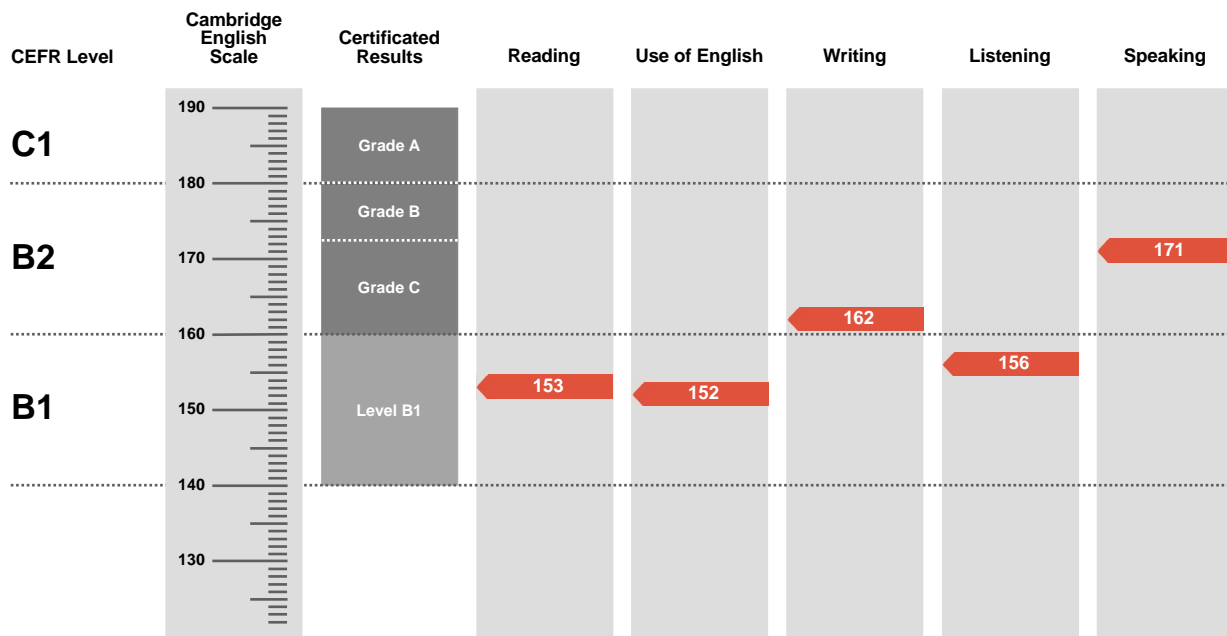

Result

**Council of Europe
Level B1**

Overall Score

159

CEFR Level

B1

First is an examination targeted at Level B2 in the Council of Europe's Common European Framework of Reference.

Candidates achieving Grade A (between 180 and 190 on the Cambridge English Scale) receive a certificate stating that they have demonstrated ability at Level C1. Candidates achieving Grade B or Grade C (between 160 and 179 on the Cambridge English Scale) receive a certificate at Level B2.