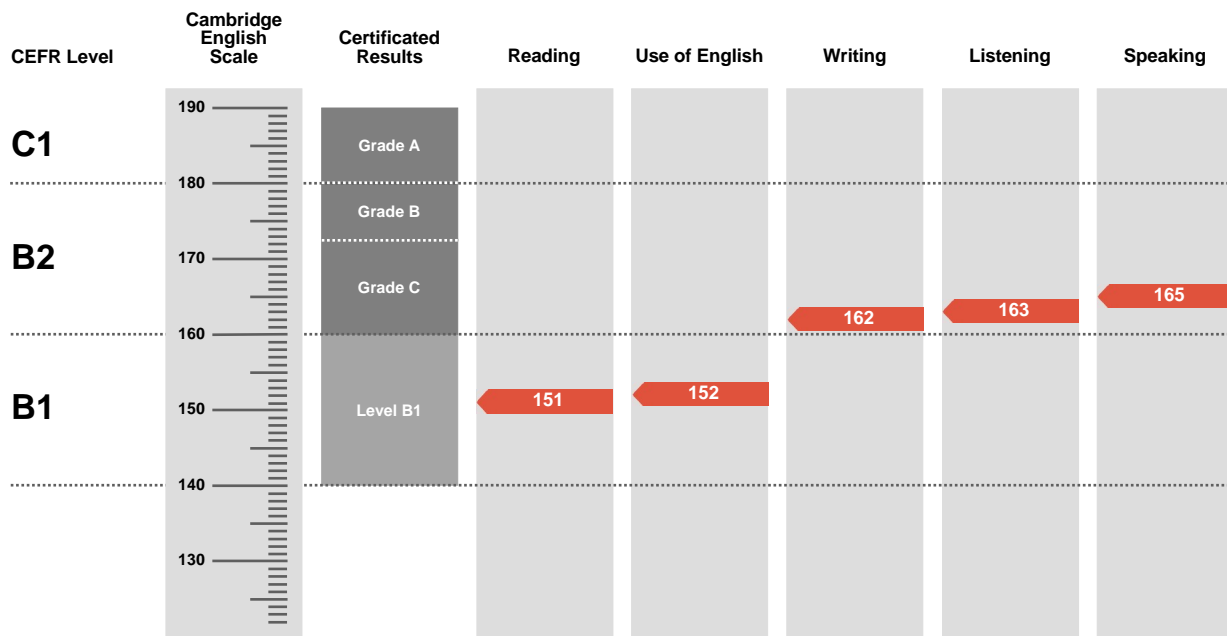

Result

**Council of Europe
Level B1**

Overall Score

159

CEFR Level

B1

First is an examination targeted at Level B2 in the Council of Europe's Common European Framework of Reference.

Candidates achieving Grade A (between 180 and 190 on the Cambridge English Scale) receive a certificate stating that they have demonstrated ability at Level C1. Candidates achieving Grade B or Grade C (between 160 and 179 on the Cambridge English Scale) receive a certificate at Level B2.