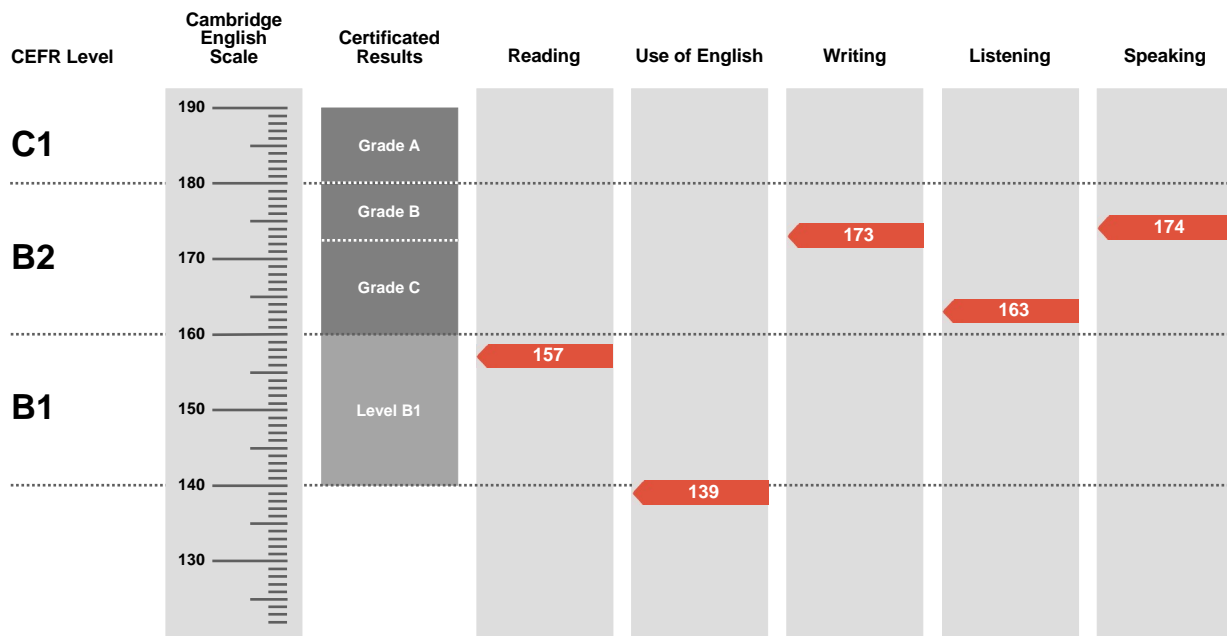

First Certificate in English

Statement of Results

Candidate name

QUACH DAT VI

Session

MAY 2019

Place of entry

MERATE

Result

Pass at Grade C

Overall Score

161

CEFR Level

B2

First is an examination targeted at Level B2 in the Council of Europe's Common European Framework of Reference.

Candidates achieving Grade A (between 180 and 190 on the Cambridge English Scale) receive a certificate stating that they have demonstrated ability at Level C1. Candidates achieving Grade B or Grade C (between 160 and 179 on the Cambridge English Scale) receive a certificate at Level B2.

Candidates whose performance is below Level B2, but falls within Level B1 (between 140 and 159 on the Cambridge English Scale), receive a certificate stating that they have demonstrated ability at Level B1.

Examination results can be quickly and securely verified online at: www.cambridgeenglish.org/verifiers

Results

Score

Pass at Grade A	180 — 190
Pass at Grade B	173 — 179
Pass at Grade C	160 — 172
Level B1	140 — 159

Candidates who take First and score between 122 and 139 on the Cambridge English Scale do not receive a result, CEFR level or a certificate.

Cambridge English Scale scores below 122 are not reported for this examination.

Other

X - the candidate was absent from part of the examination

Z - the candidate was absent from all parts of the examination

Pending - a result cannot be issued at present, but will follow in due course

Withheld - the candidate should contact their centre for information

Exempt - the candidate was not required to sit this part of the examination

THIS IS NOT A CERTIFICATE

Cambridge Assessment English reserves the right to amend the information given before the issue of certificates to successful candidates.