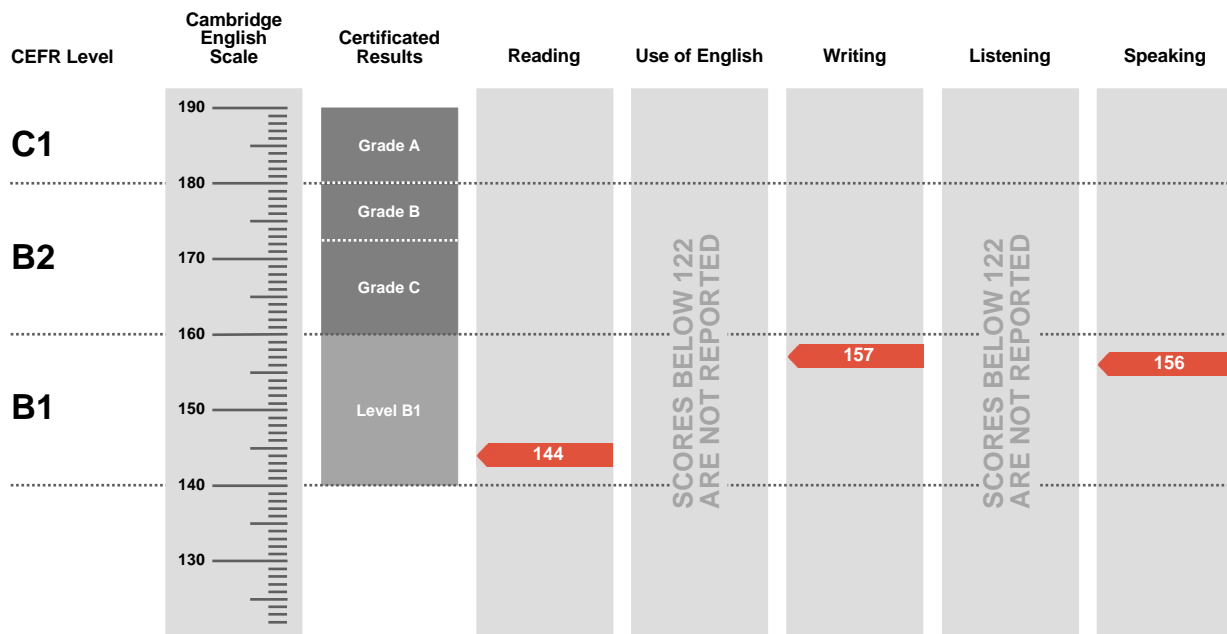

Result

Not Reported

Overall Score

131

CEFR Level

Not Reported

First is an examination targeted at Level B2 in the Council of Europe's Common European Framework of Reference.

Candidates achieving Grade A (between 180 and 190 on the Cambridge English Scale) receive a certificate stating that they have demonstrated ability at Level C1. Candidates achieving Grade B or Grade C (between 160 and 179 on the Cambridge English Scale) receive a certificate at Level B2.