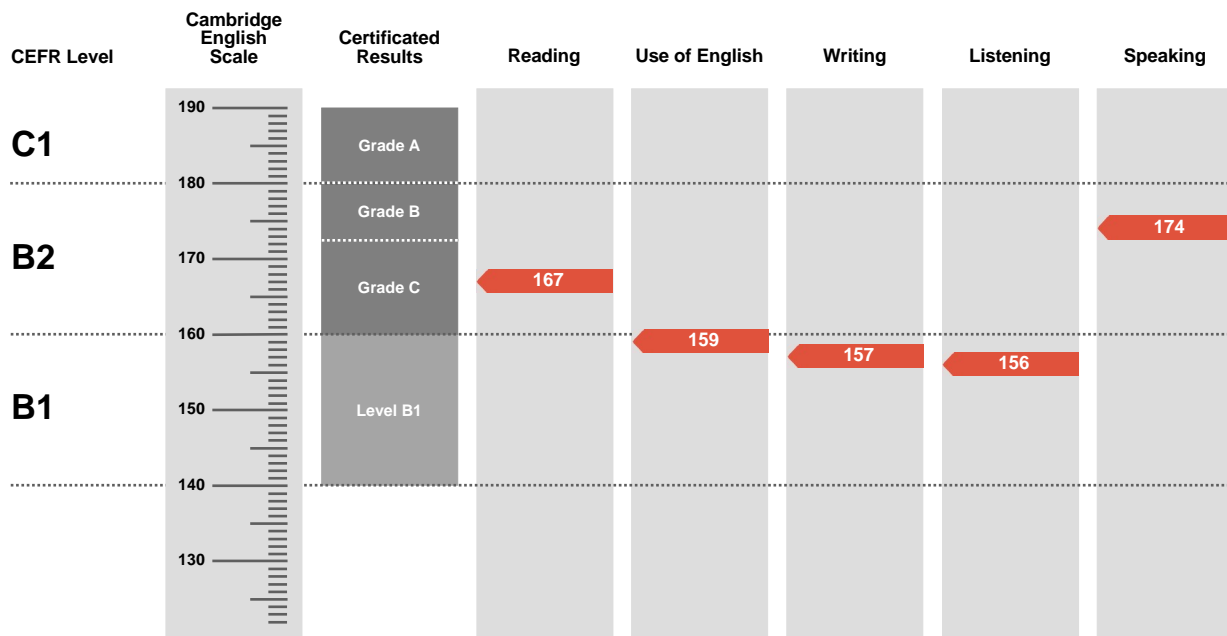

Overall Score

163

CEFR Level

B2

First is an examination targeted at Level B2 in the Council of Europe's Common European Framework of Reference.

Candidates achieving Grade A (between 180 and 190 on the Cambridge English Scale) receive a certificate stating that they have demonstrated ability at Level C1. Candidates achieving Grade B or Grade C (between 160 and 179 on the Cambridge English Scale) receive a certificate at Level B2.