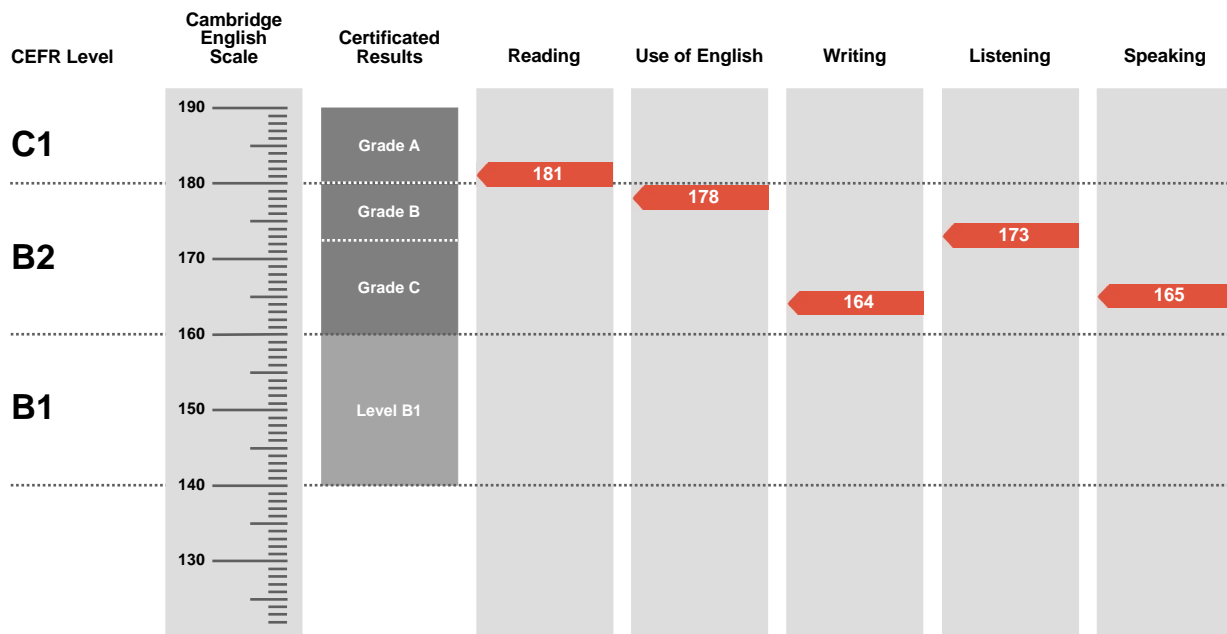

Overall Score

172

CEFR Level

B2

First is an examination targeted at Level B2 in the Council of Europe's Common European Framework of Reference.

Candidates achieving Grade A (between 180 and 190 on the Cambridge English Scale) receive a certificate stating that they have demonstrated ability at Level C1. Candidates achieving Grade B or Grade C (between 160 and 179 on the Cambridge English Scale) receive a certificate at Level B2.