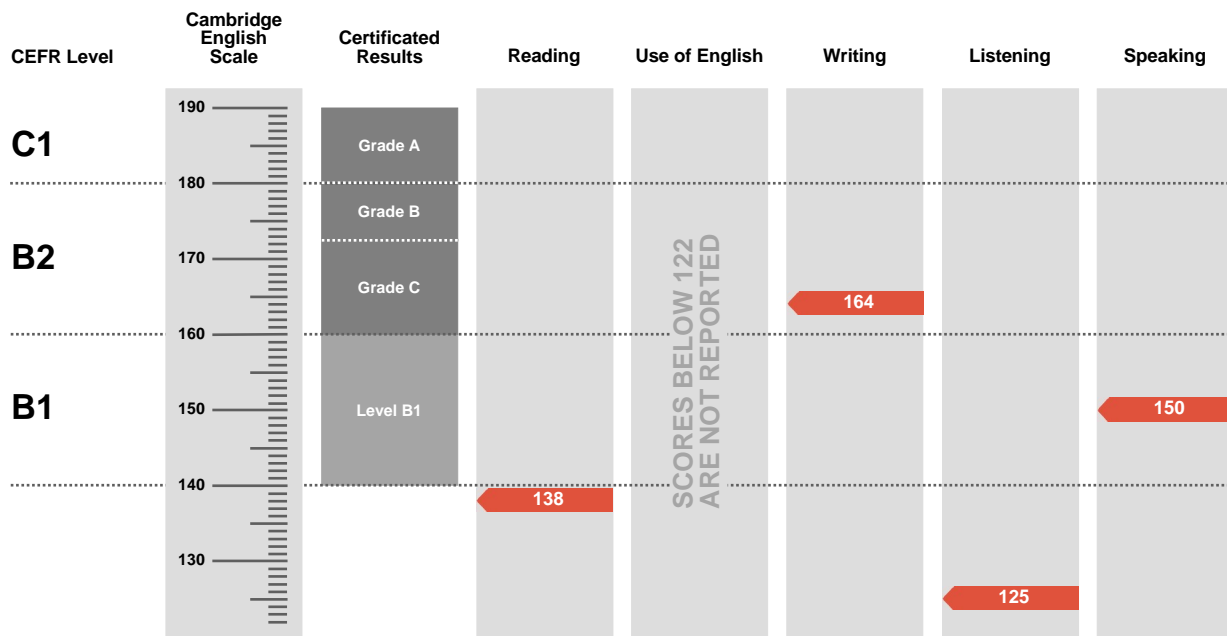

First Certificate in English

Statement of Results

Candidate name

SERGIO SUYO MELCHOR HERRERA

Session

MAY 2019

Place of entry

MERATE

Result

Not Reported

Overall Score

136

CEFR Level

Not Reported

First is an examination targeted at Level B2 in the Council of Europe's Common European Framework of Reference.

Candidates achieving Grade A (between 180 and 190 on the Cambridge English Scale) receive a certificate stating that they have demonstrated ability at Level C1. Candidates achieving Grade B or Grade C (between 160 and 179 on the Cambridge English Scale) receive a certificate at Level B2.

Candidates whose performance is below Level B2, but falls within Level B1 (between 140 and 159 on the Cambridge English Scale), receive a certificate stating that they have demonstrated ability at Level B1.

Examination results can be quickly and securely verified online at: www.cambridgeenglish.org/verifiers

Results

Score

Pass at Grade A	180 — 190
Pass at Grade B	173 — 179
Pass at Grade C	160 — 172
Level B1	140 — 159

Candidates who take First and score between 122 and 139 on the Cambridge English Scale do not receive a result, CEFR level or a certificate.

Cambridge English Scale scores below 122 are not reported for this examination.

Other

X - the candidate was absent from part of the examination

Z - the candidate was absent from all parts of the examination

Pending - a result cannot be issued at present, but will follow in due course

Withheld - the candidate should contact their centre for information

Exempt - the candidate was not required to sit this part of the examination

THIS IS NOT A CERTIFICATE

Cambridge Assessment English reserves the right to amend the information given before the issue of certificates to successful candidates.